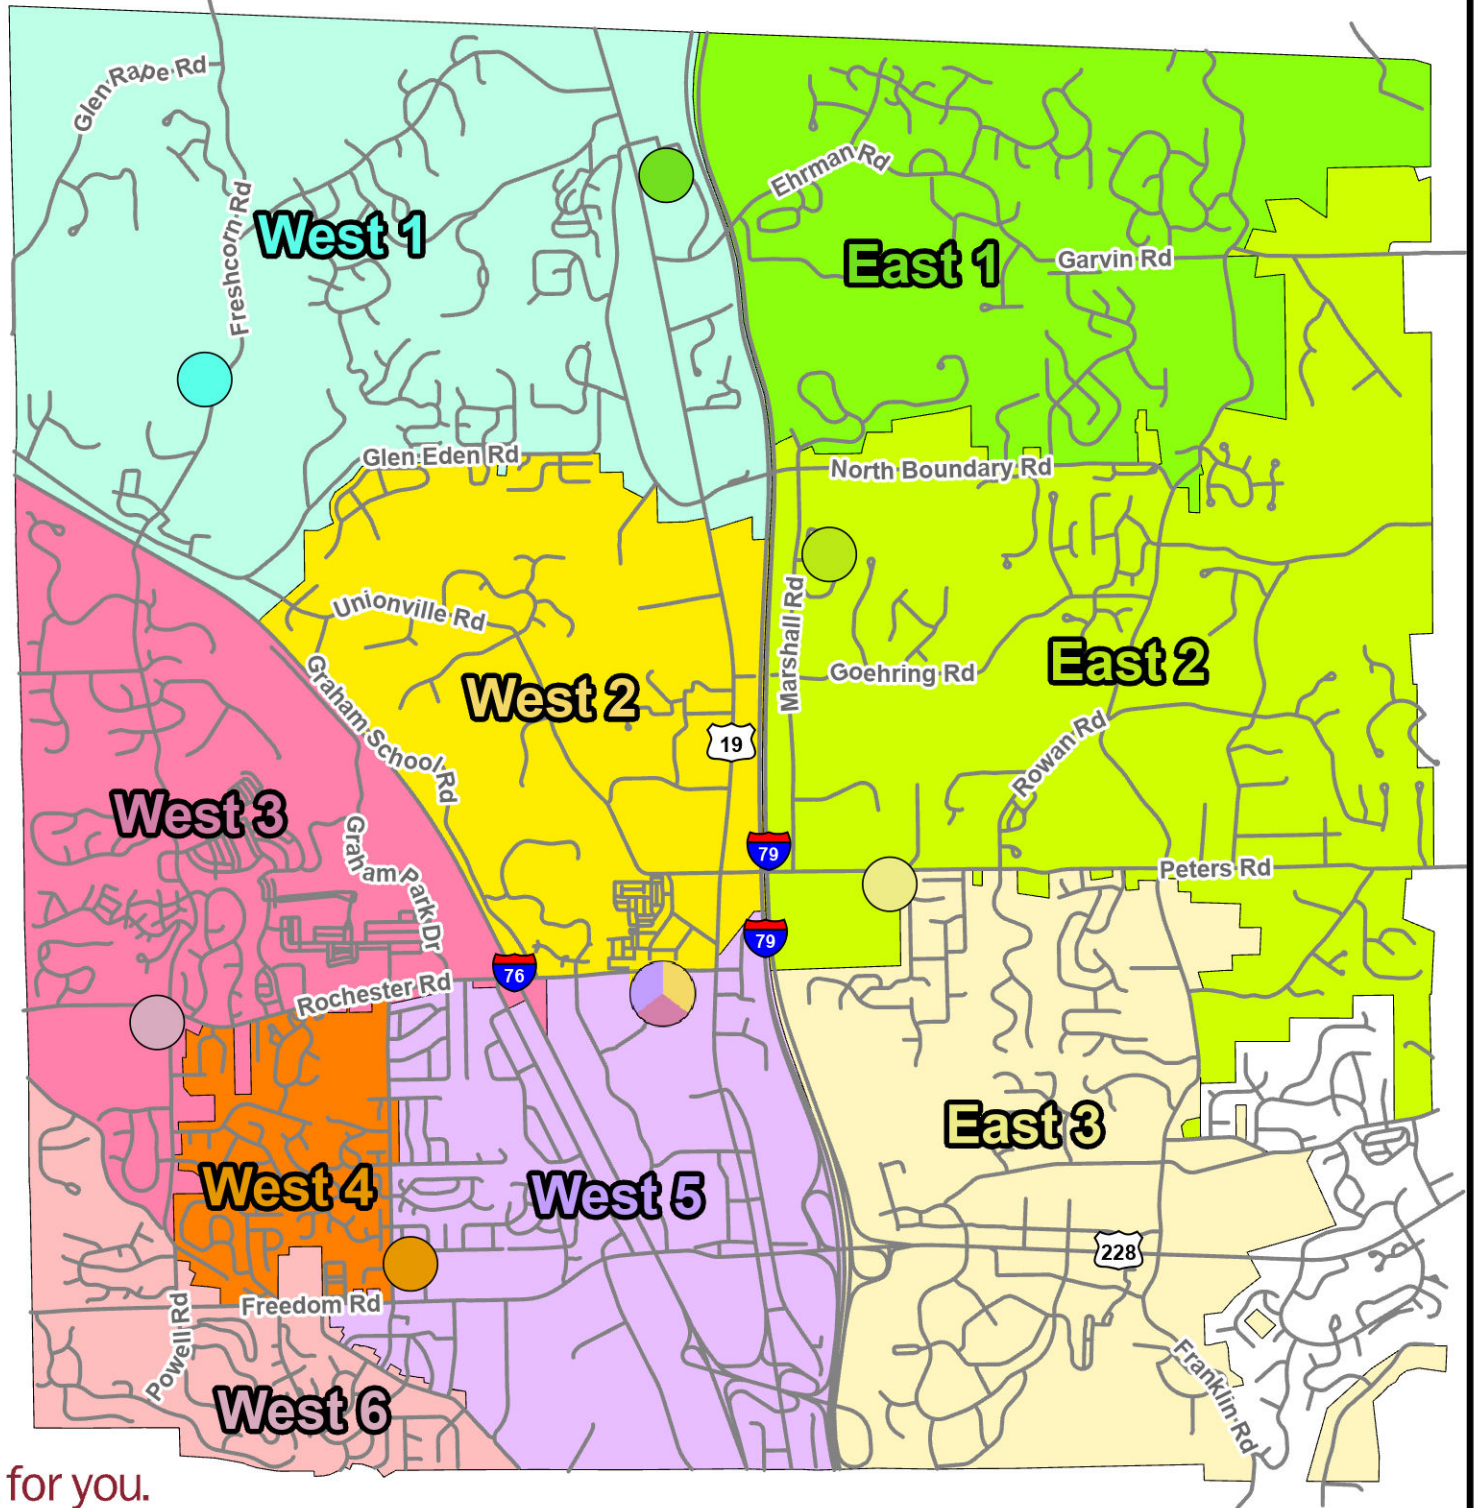

CRANBERRY
TOWNSHIP

Voting Precincts

Precinct	Voting Location
East 1	Victory Family Church 21150 Route 19
East 2	Grace Community Church 9160 Marshall Rd
East 3	Hope Lutheran Church 8070 Rowan Rd
West 1	Cranberry Highlands Golf Course 5601 Freshcorn Rd
West 2	Municipal Center Senior/Teen Center 2525 Rochester Rd
West 3	Municipal Center Council Chambers 2525 Rochester Rd
West 4	Fire Station 1629 Haine School Rd
West 5	Municipal Center Franklin Room 2525 Rochester Rd
West 6	Church of Jesus Christ Latter Day Saints 2771 Rochester Rd

○ Voting Location
— Streets

CRANBERRY TOWNSHIP built for you.