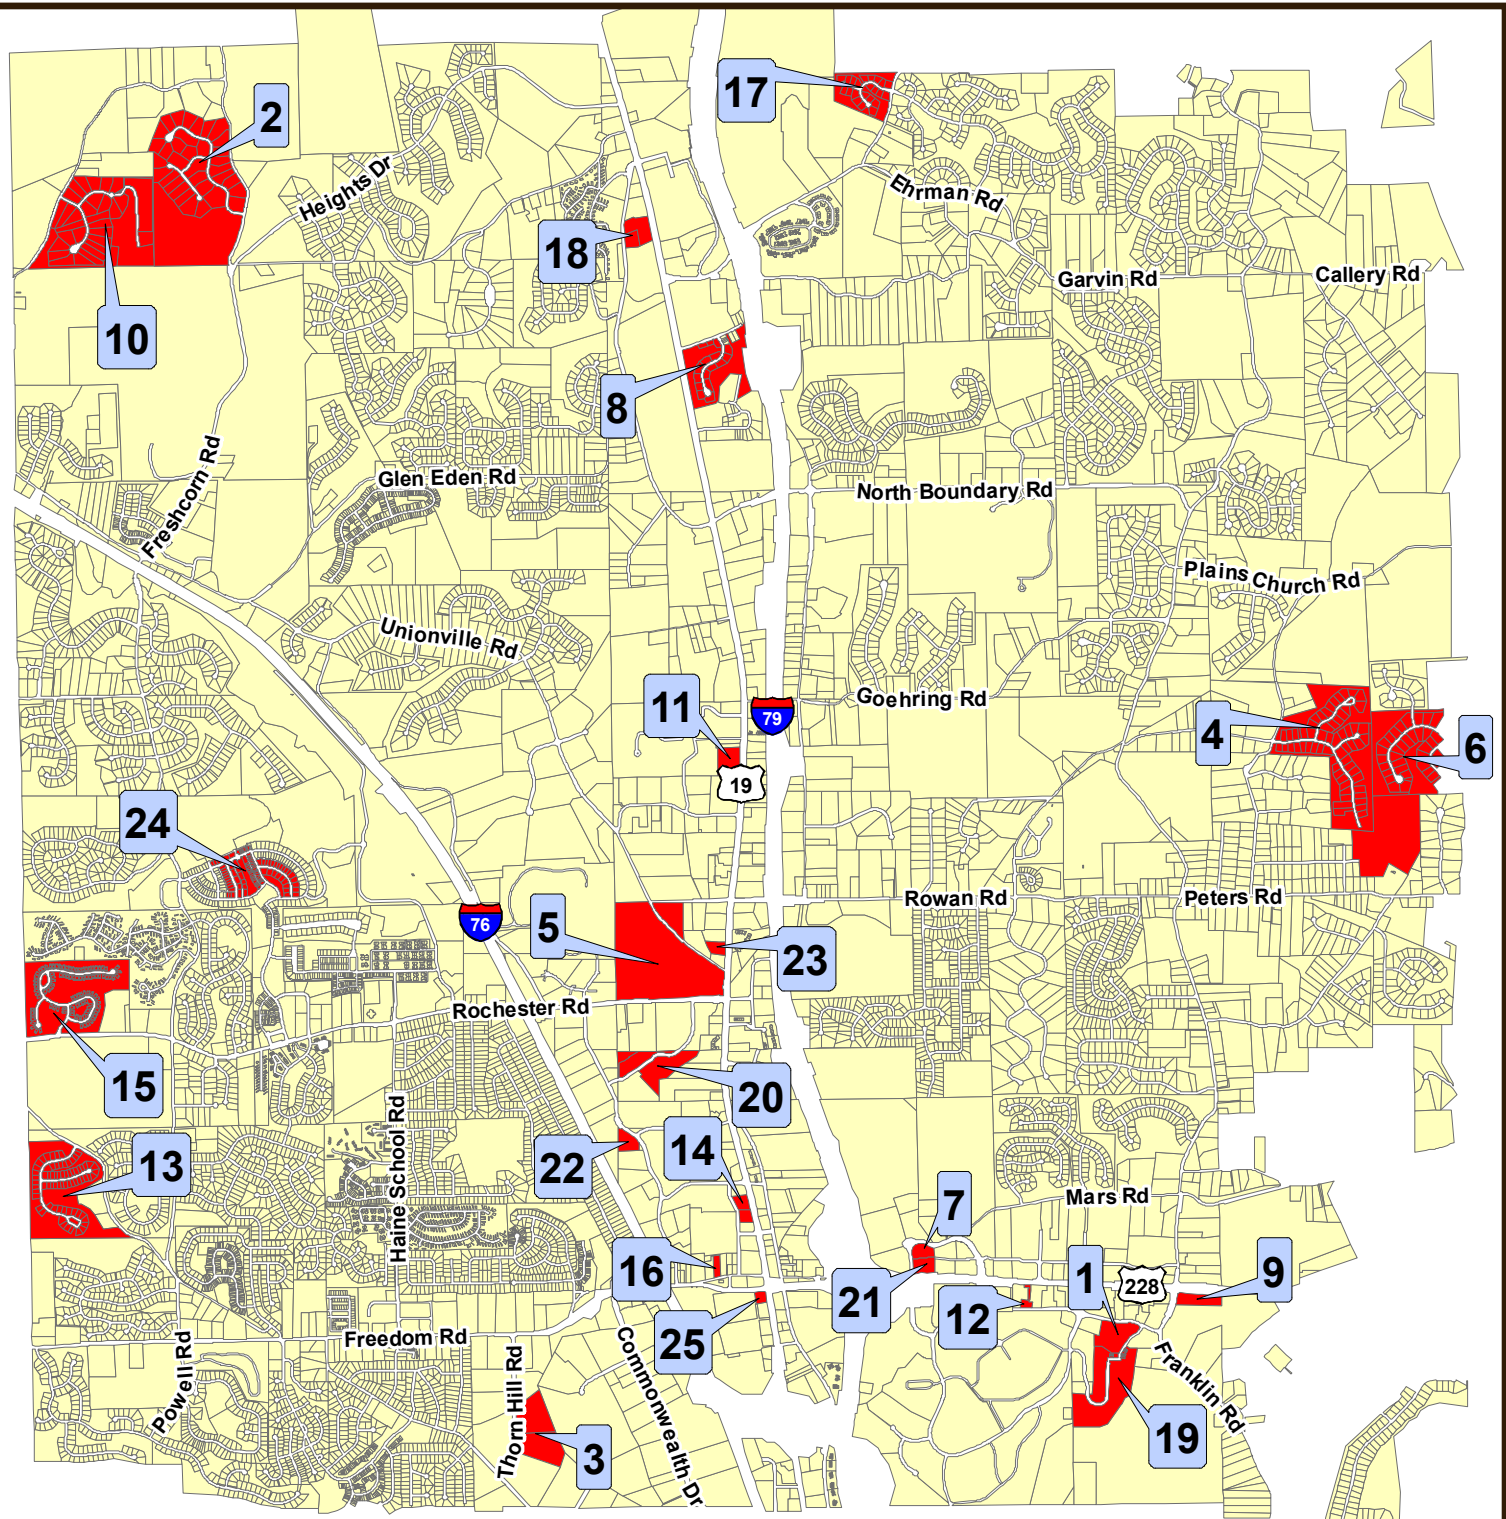

CRANBERRY
TOWNSHIP

Developments Under Construction

Legend

- Under Construction
- Other Parcels

1. Atria Continuing Care
2. Madison Heights
3. Elmhurst Development
4. Forest Edge
5. Meeder Phase 1
6. Carriage Manor
7. Cranberry Springs 1-D-2
8. Reserve at Eagle Hill
9. Franklin Square
10. Wakefield Estates
11. Nuvo Self Storage
12. Knockout 1A
13. Glen at Woodside
14. Cranberry Square Annex
15. Traditions of America
16. Premier Car Wash
17. Ehrman Farms Phase 9
18. Ron Lewis Service Addition
19. Village of Cranberry Woods
20. Commerce Park Expansion
21. Cranberry Springs 1-D-1
22. The Healing Center
23. O'Reilly Auto Parts
24. Park Place
25. Bank of America