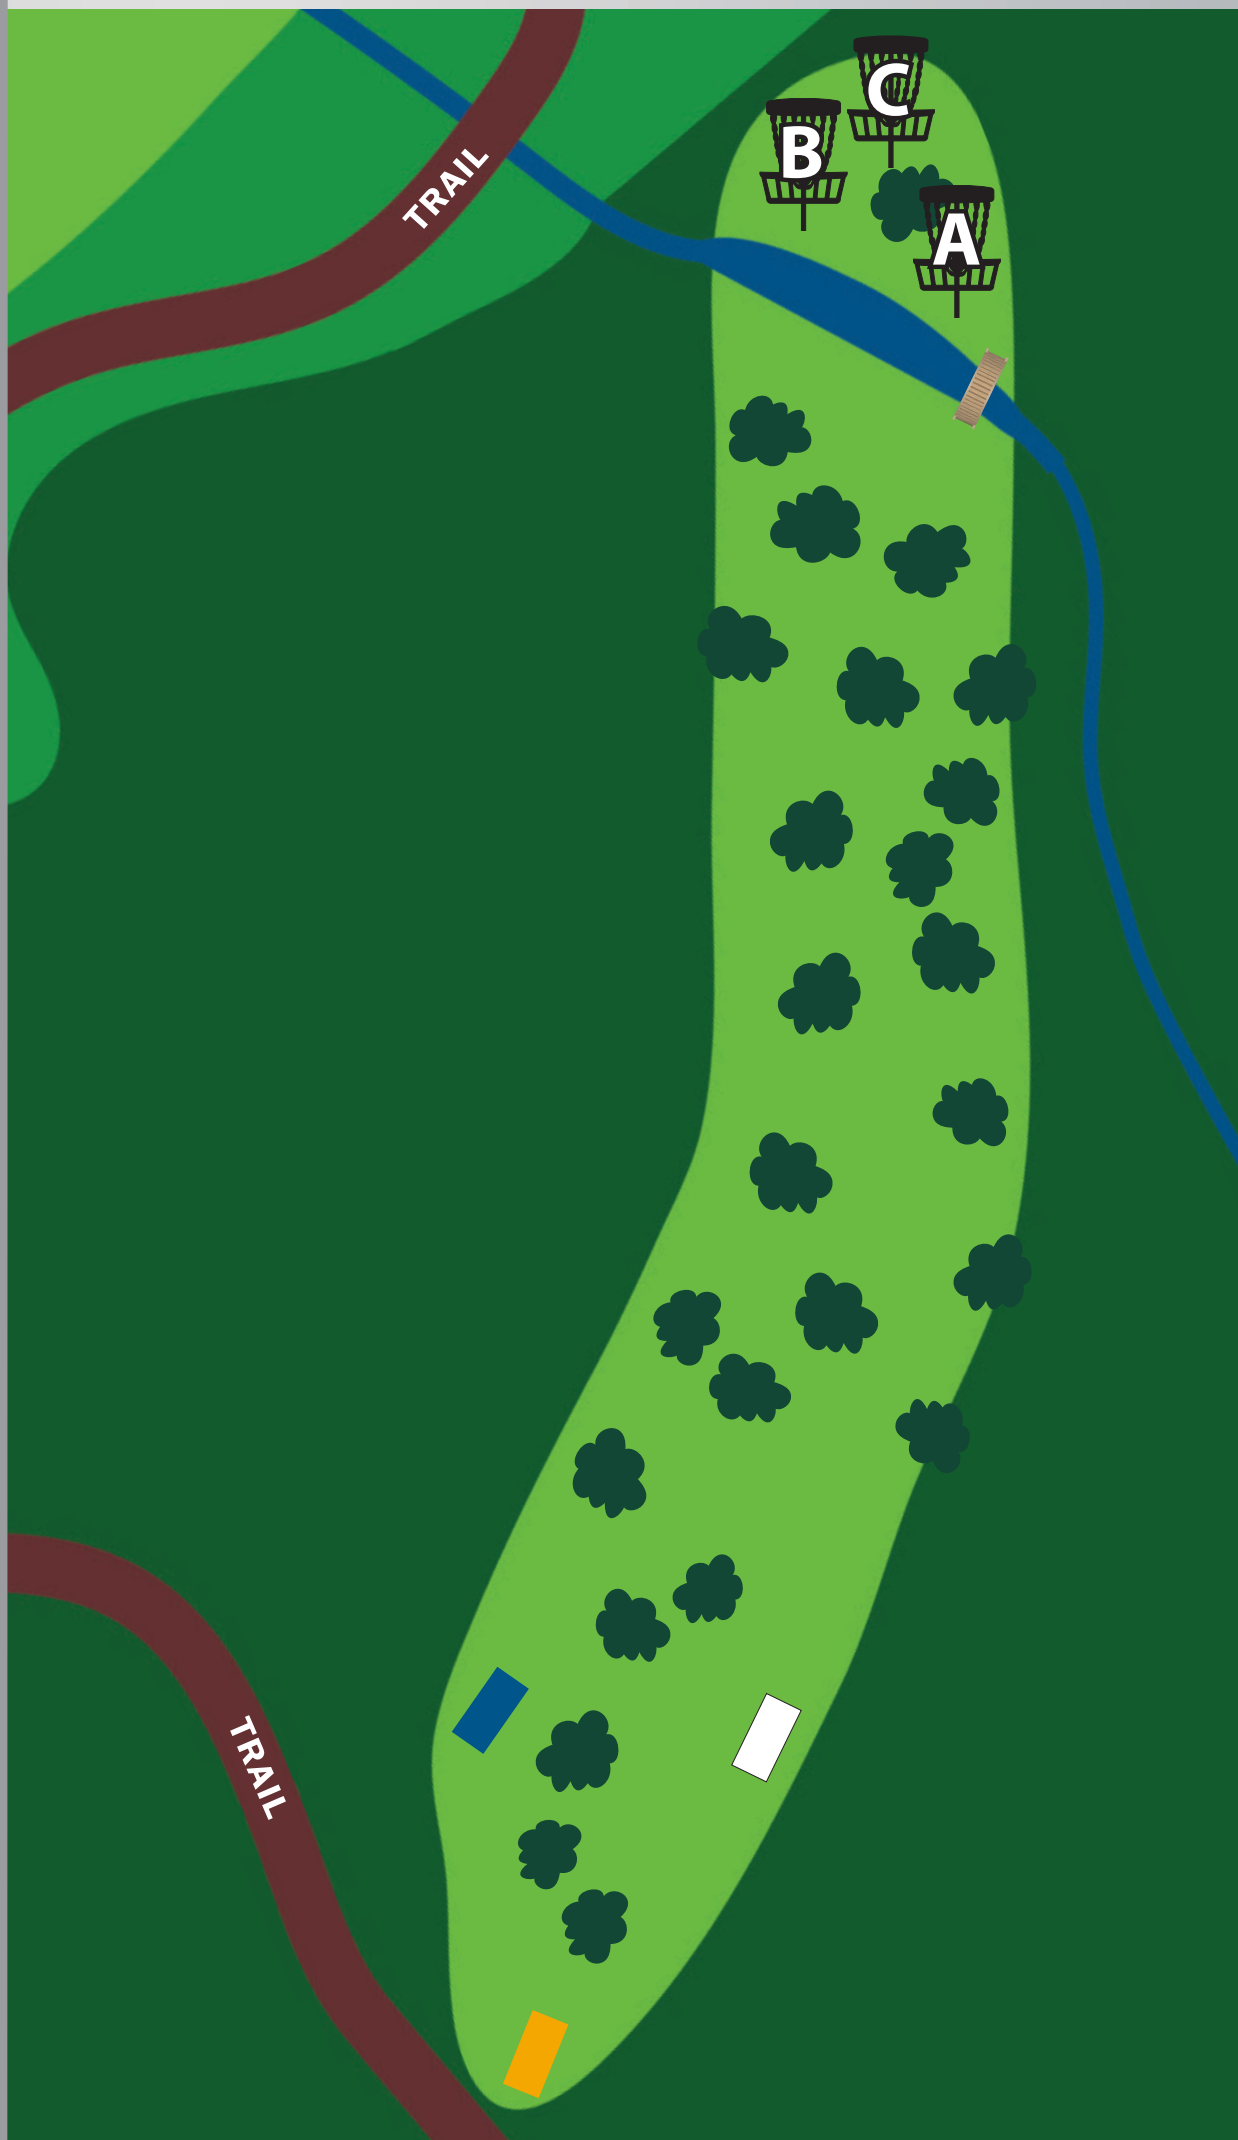

18

NORTH BOUNDARY PARK DISC GOLF COURSE

— 2018 PROJECT OF THE YEAR

PAR 4

GOLD TEE

DISTANCE:

704 ft / 215 m

ELEVATION:

-113 ft / -34 m

DISTANCE:

742 ft / 226 m

ELEVATION:

-113 ft / -34 m

DISTANCE:

766 ft / 233 m

ELEVATION:

-108 ft / -33 m

SCAN THE QR CODE FOR COURSE MAPS
or visit CranberryTownship.org/DiscGolf