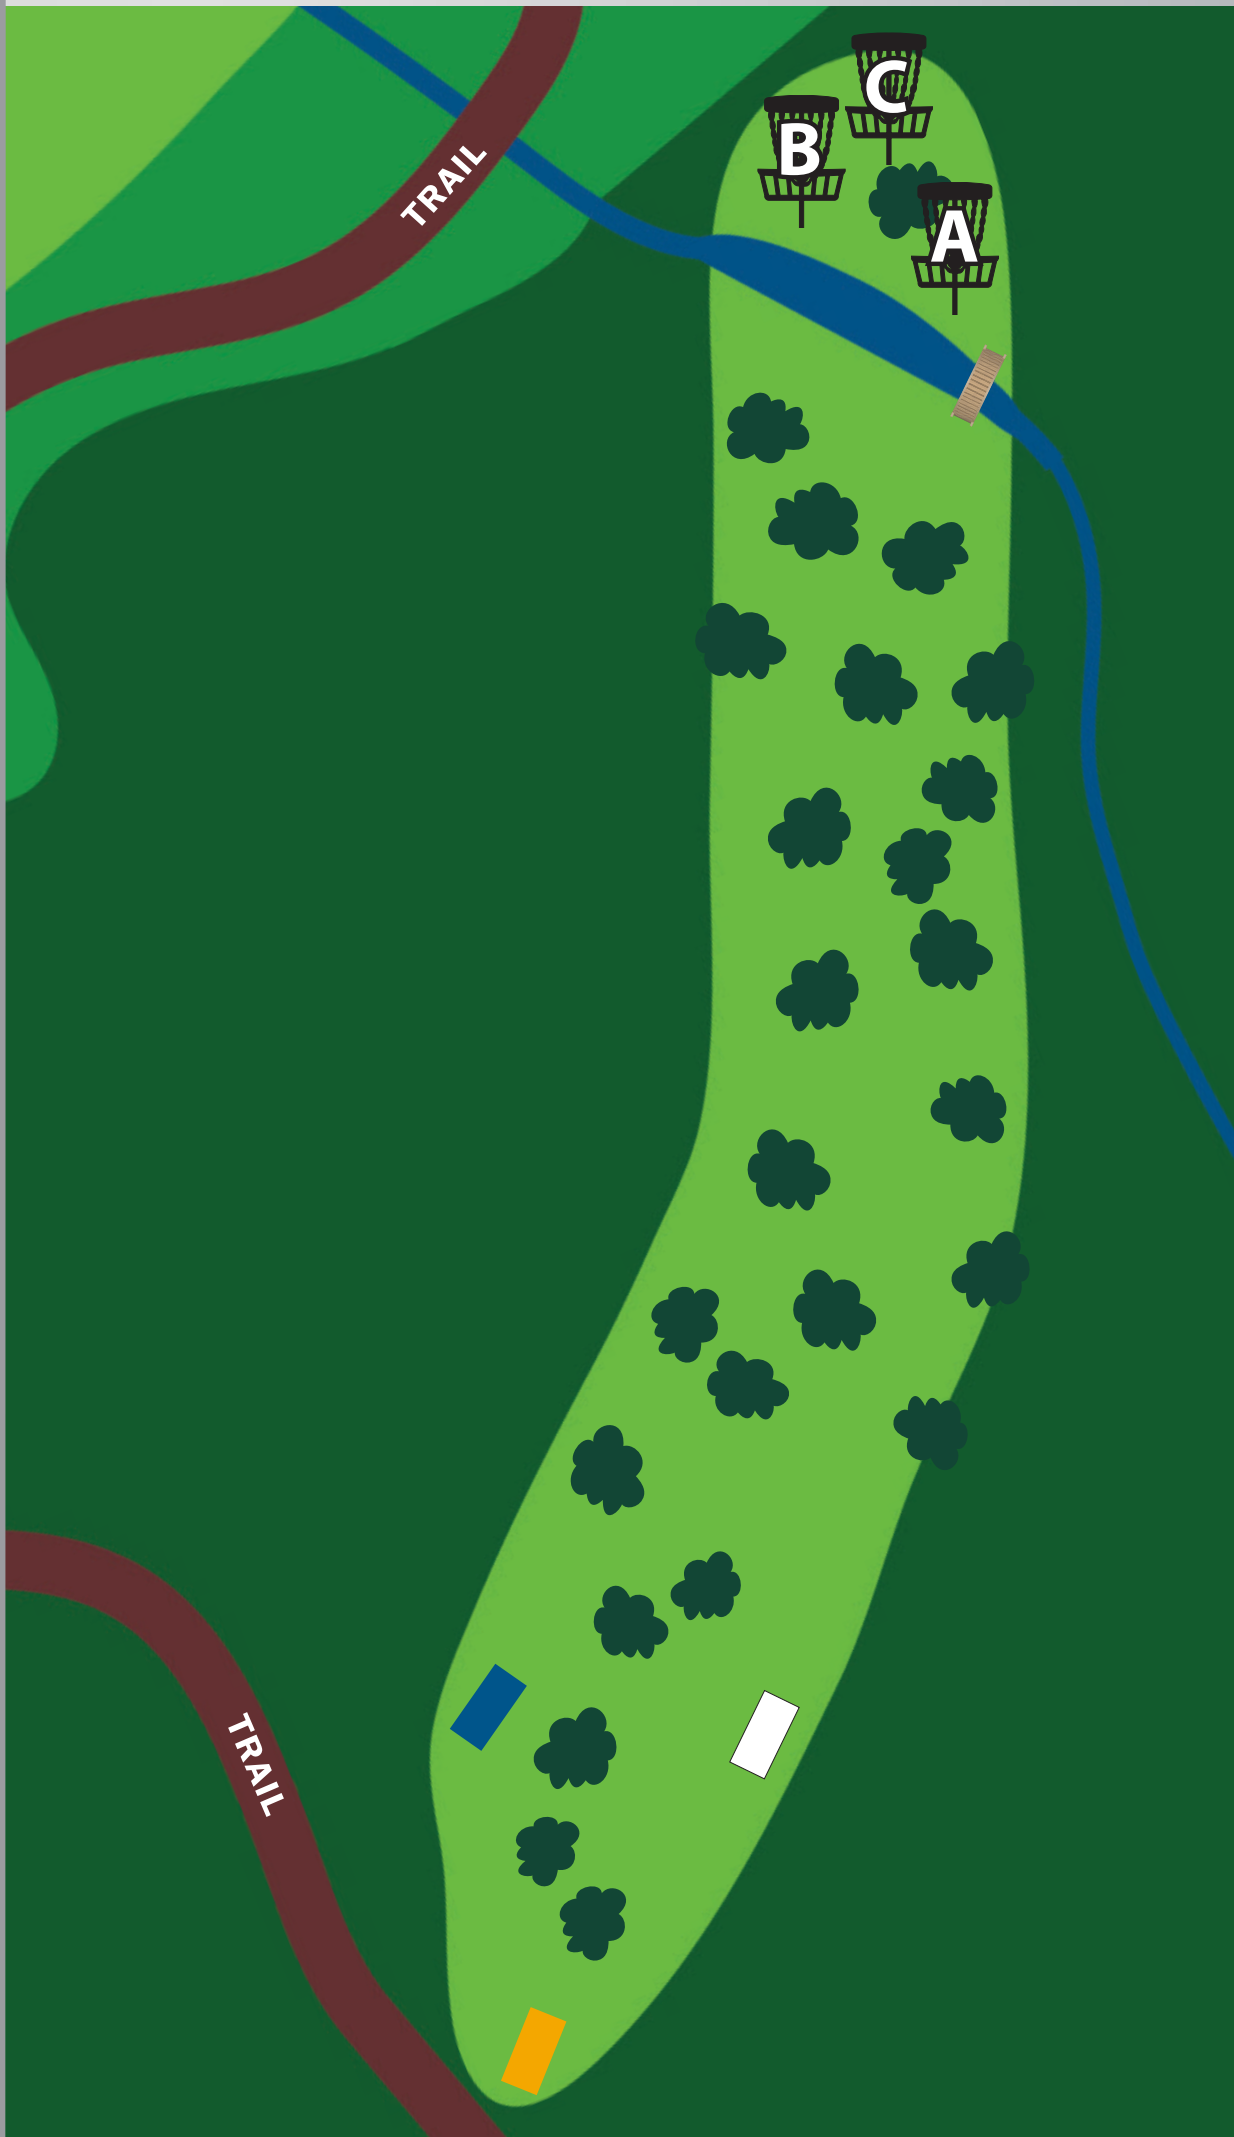

18

NORTH BOUNDARY PARK DISC GOLF COURSE

— 2018 PROJECT OF THE YEAR

PAR 4

BLUE TEE

DISTANCE:

597 ft / 182 m

ELEVATION:

-97 ft / -30 m

DISTANCE:

635 ft / 194 m

ELEVATION:

-97 ft / -30 m

DISTANCE:

659 ft / 201m

ELEVATION:

-92 ft / -28 m

SCAN THE QR CODE FOR COURSE MAPS
or visit CranberryTownship.org/DiscGolf