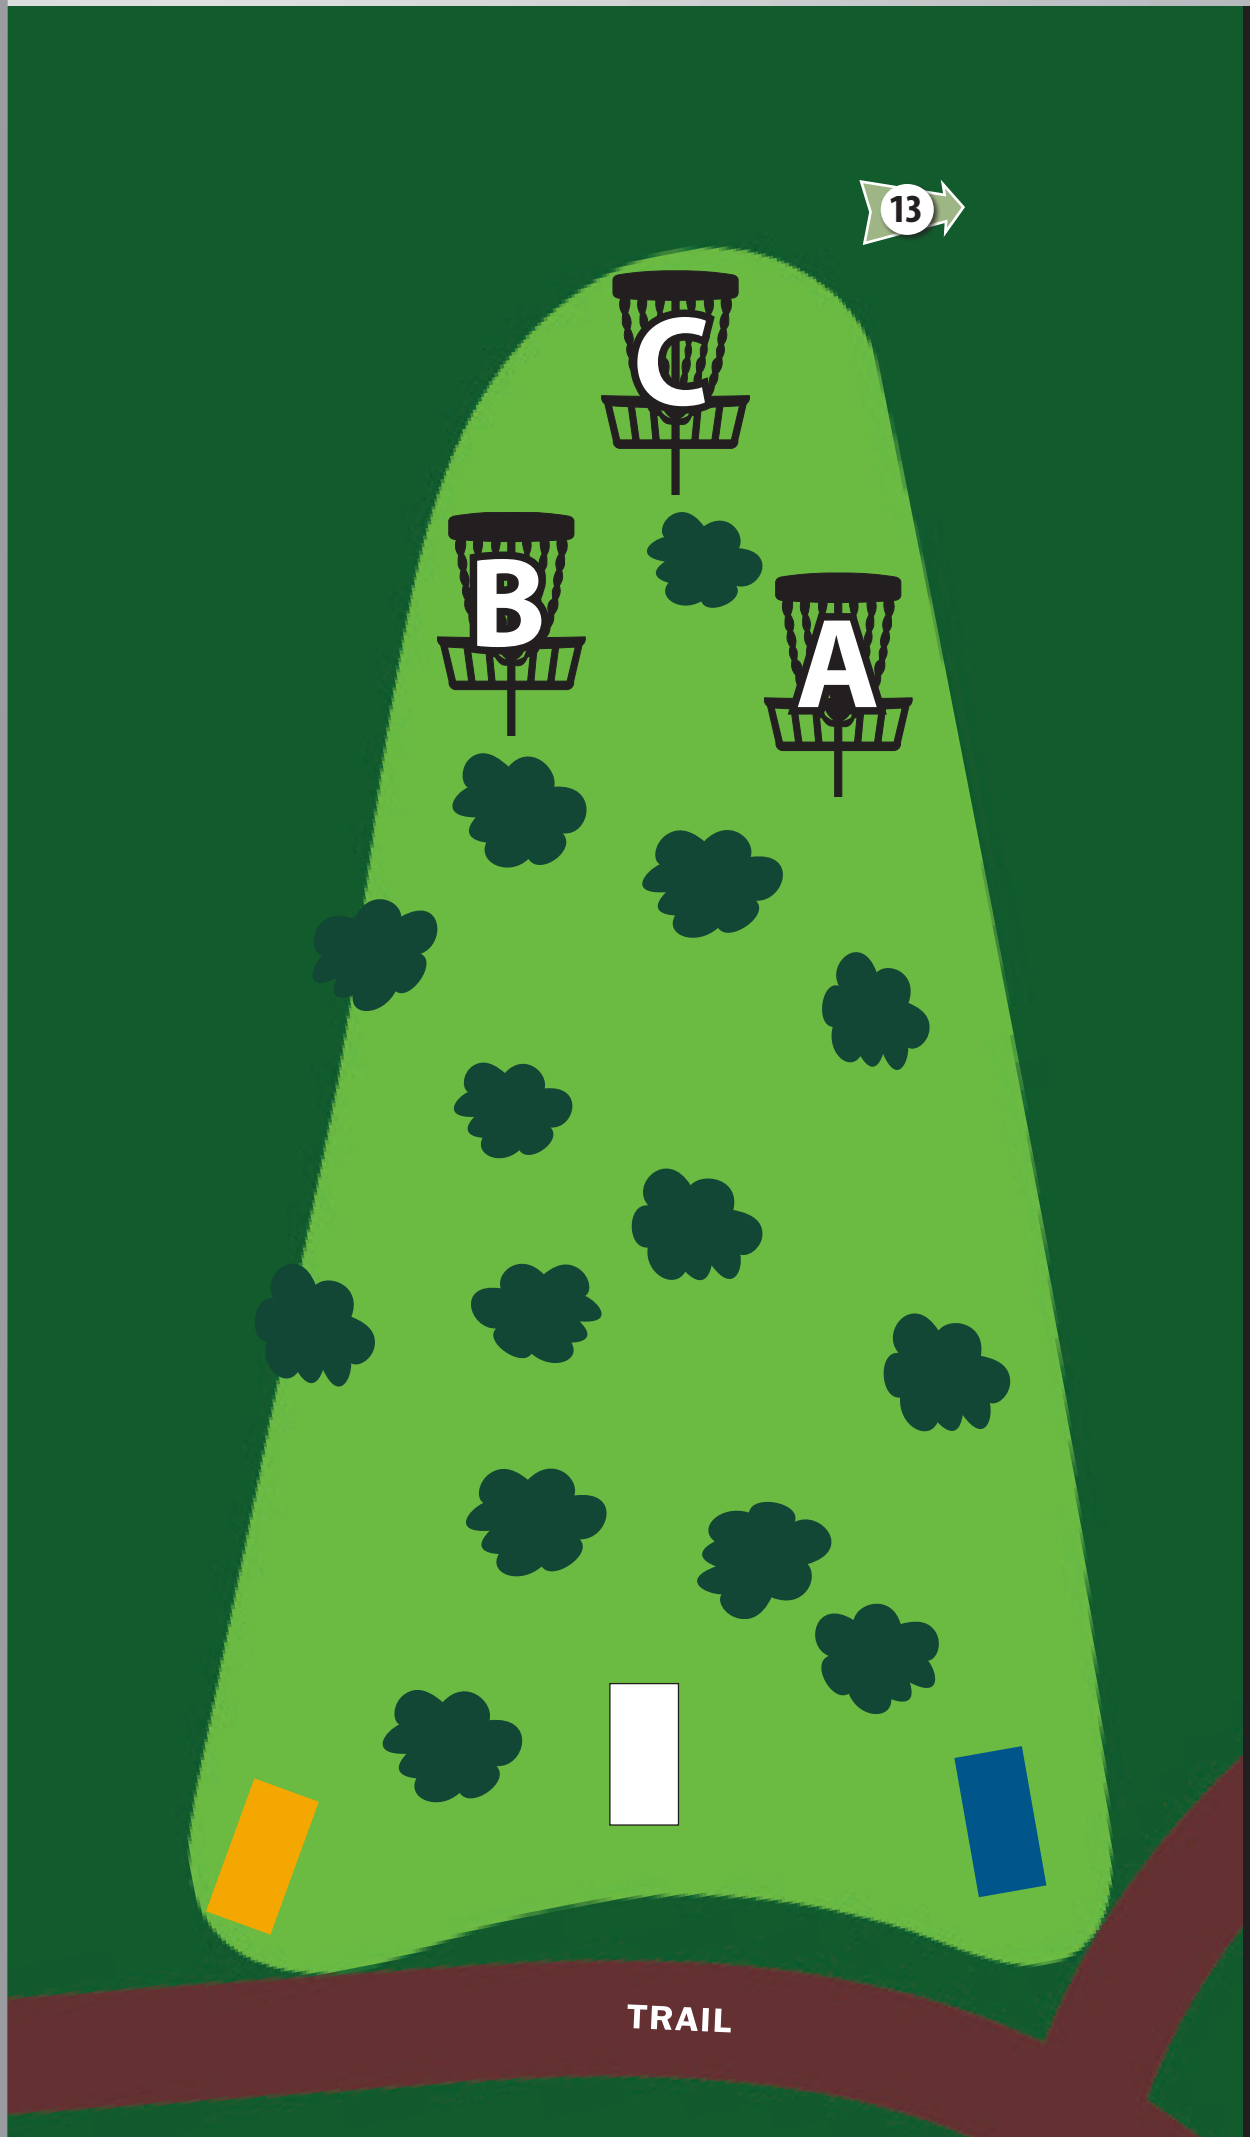

12

NORTH BOUNDARY PARK DISC GOLF COURSE

— 2018 PROJECT OF THE YEAR

PAR 3

WHITE TEE

DISTANCE:

224 ft / 68 m

ELEVATION:

-56 ft / -17 m

DISTANCE:

246 ft / 75 m

ELEVATION:

-60 ft / -18 m

DISTANCE:

286 ft / 87 m

ELEVATION:

-70 ft / -21 m

SCAN THE QR CODE FOR COURSE MAPS
or visit CranberryTownship.org/DiscGolf