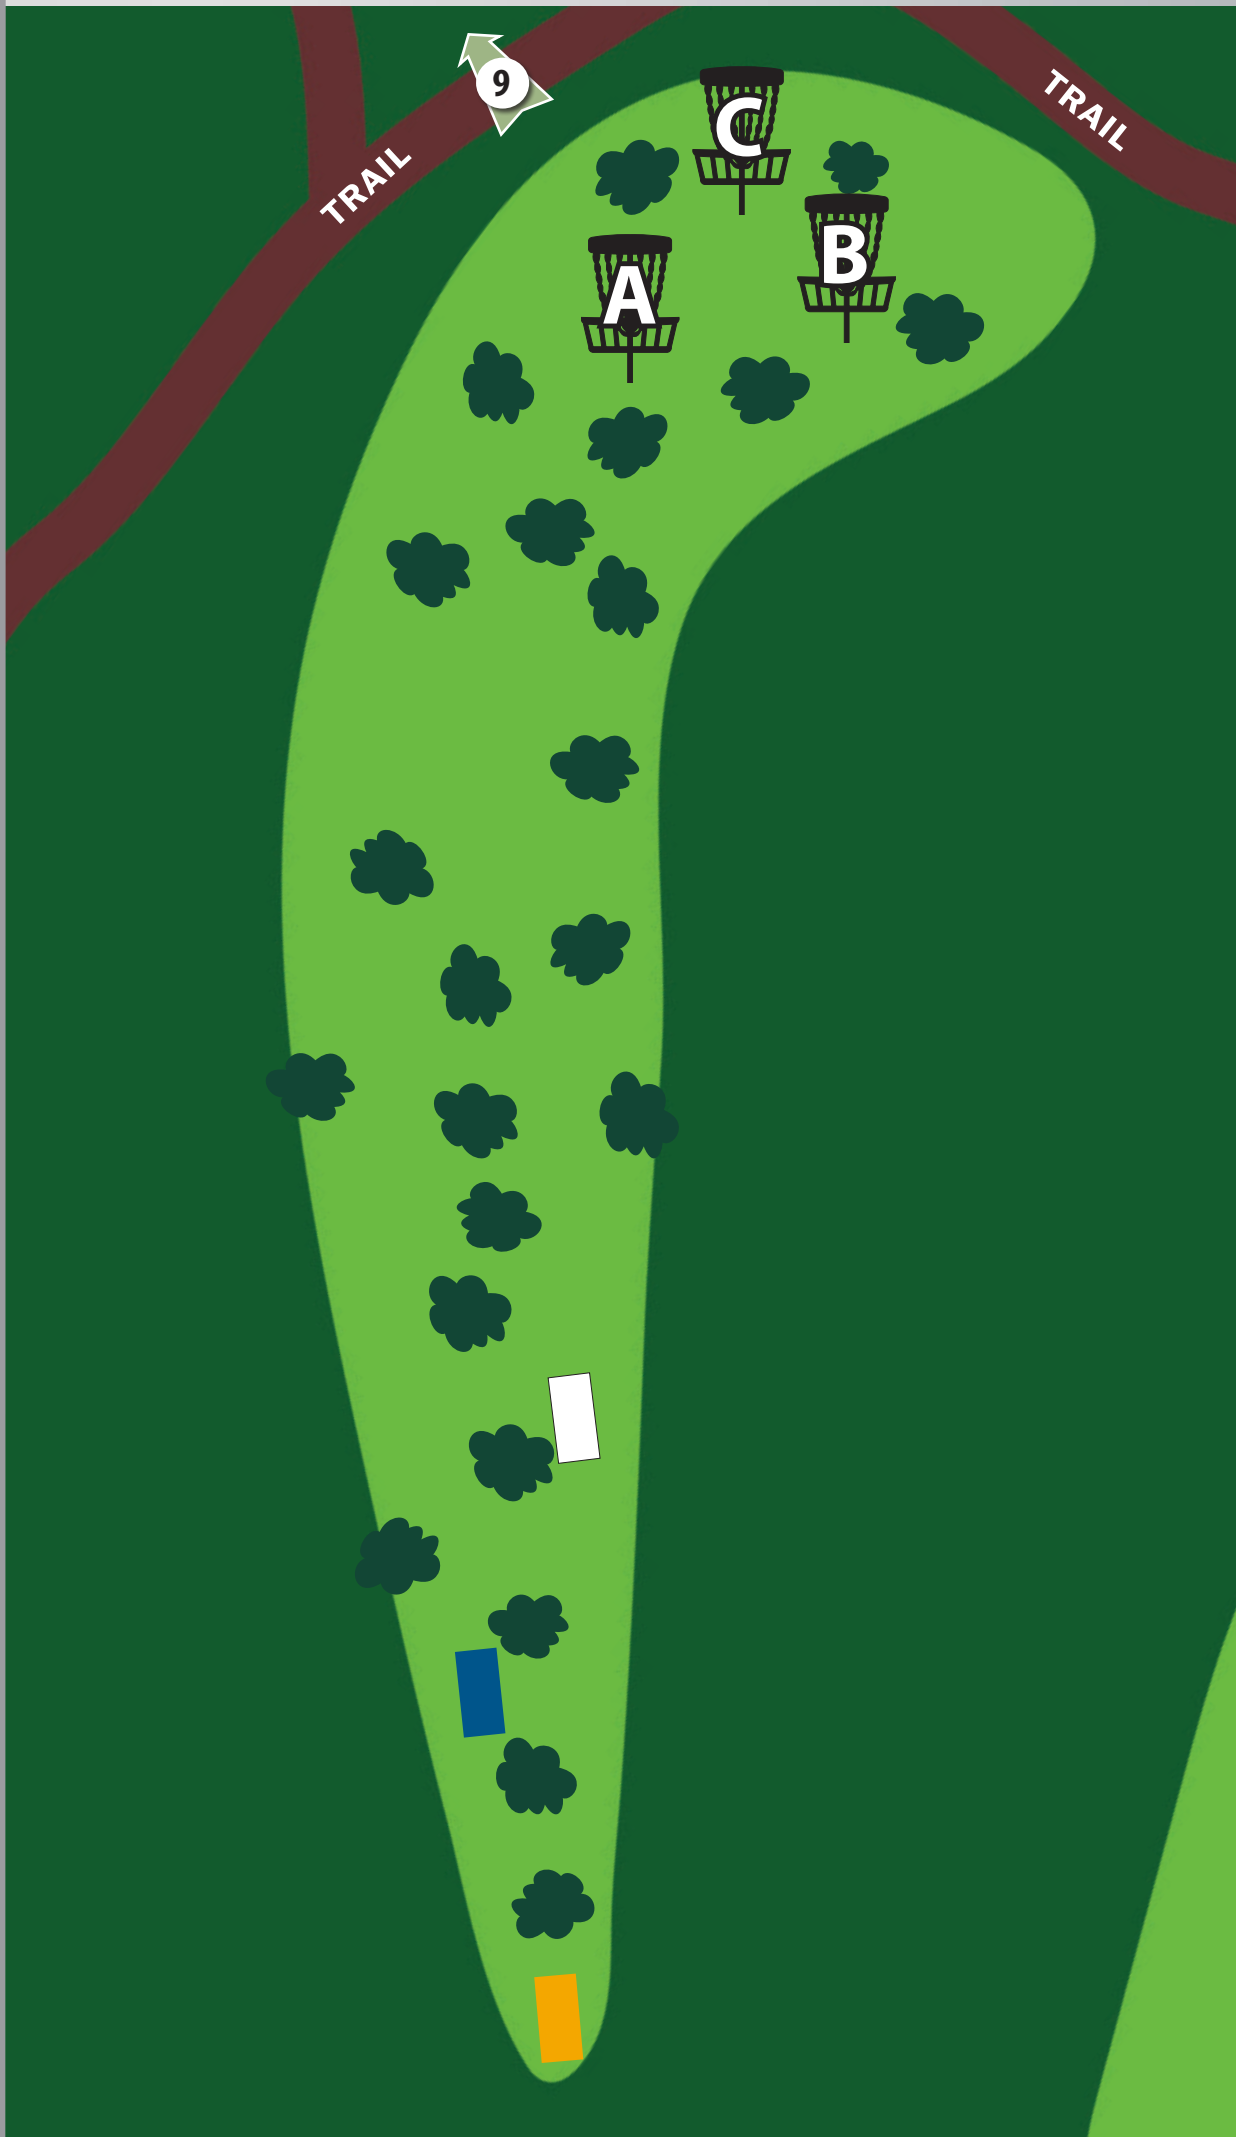

8

NORTH BOUNDARY PARK DISC GOLF COURSE

— 2018 PROJECT OF THE YEAR

PAR 5

GOLD TEE

DISTANCE:

681 ft / 208 m

ELEVATION:

-10 ft / -3 m

DISTANCE:

702 ft / 214 m

ELEVATION:

+3 ft / +1 m

DISTANCE:

769 ft / 234 m

ELEVATION:

-12 ft / -4 m

SCAN THE QR CODE FOR COURSE MAPS
or visit CranberryTownship.org/DiscGolf