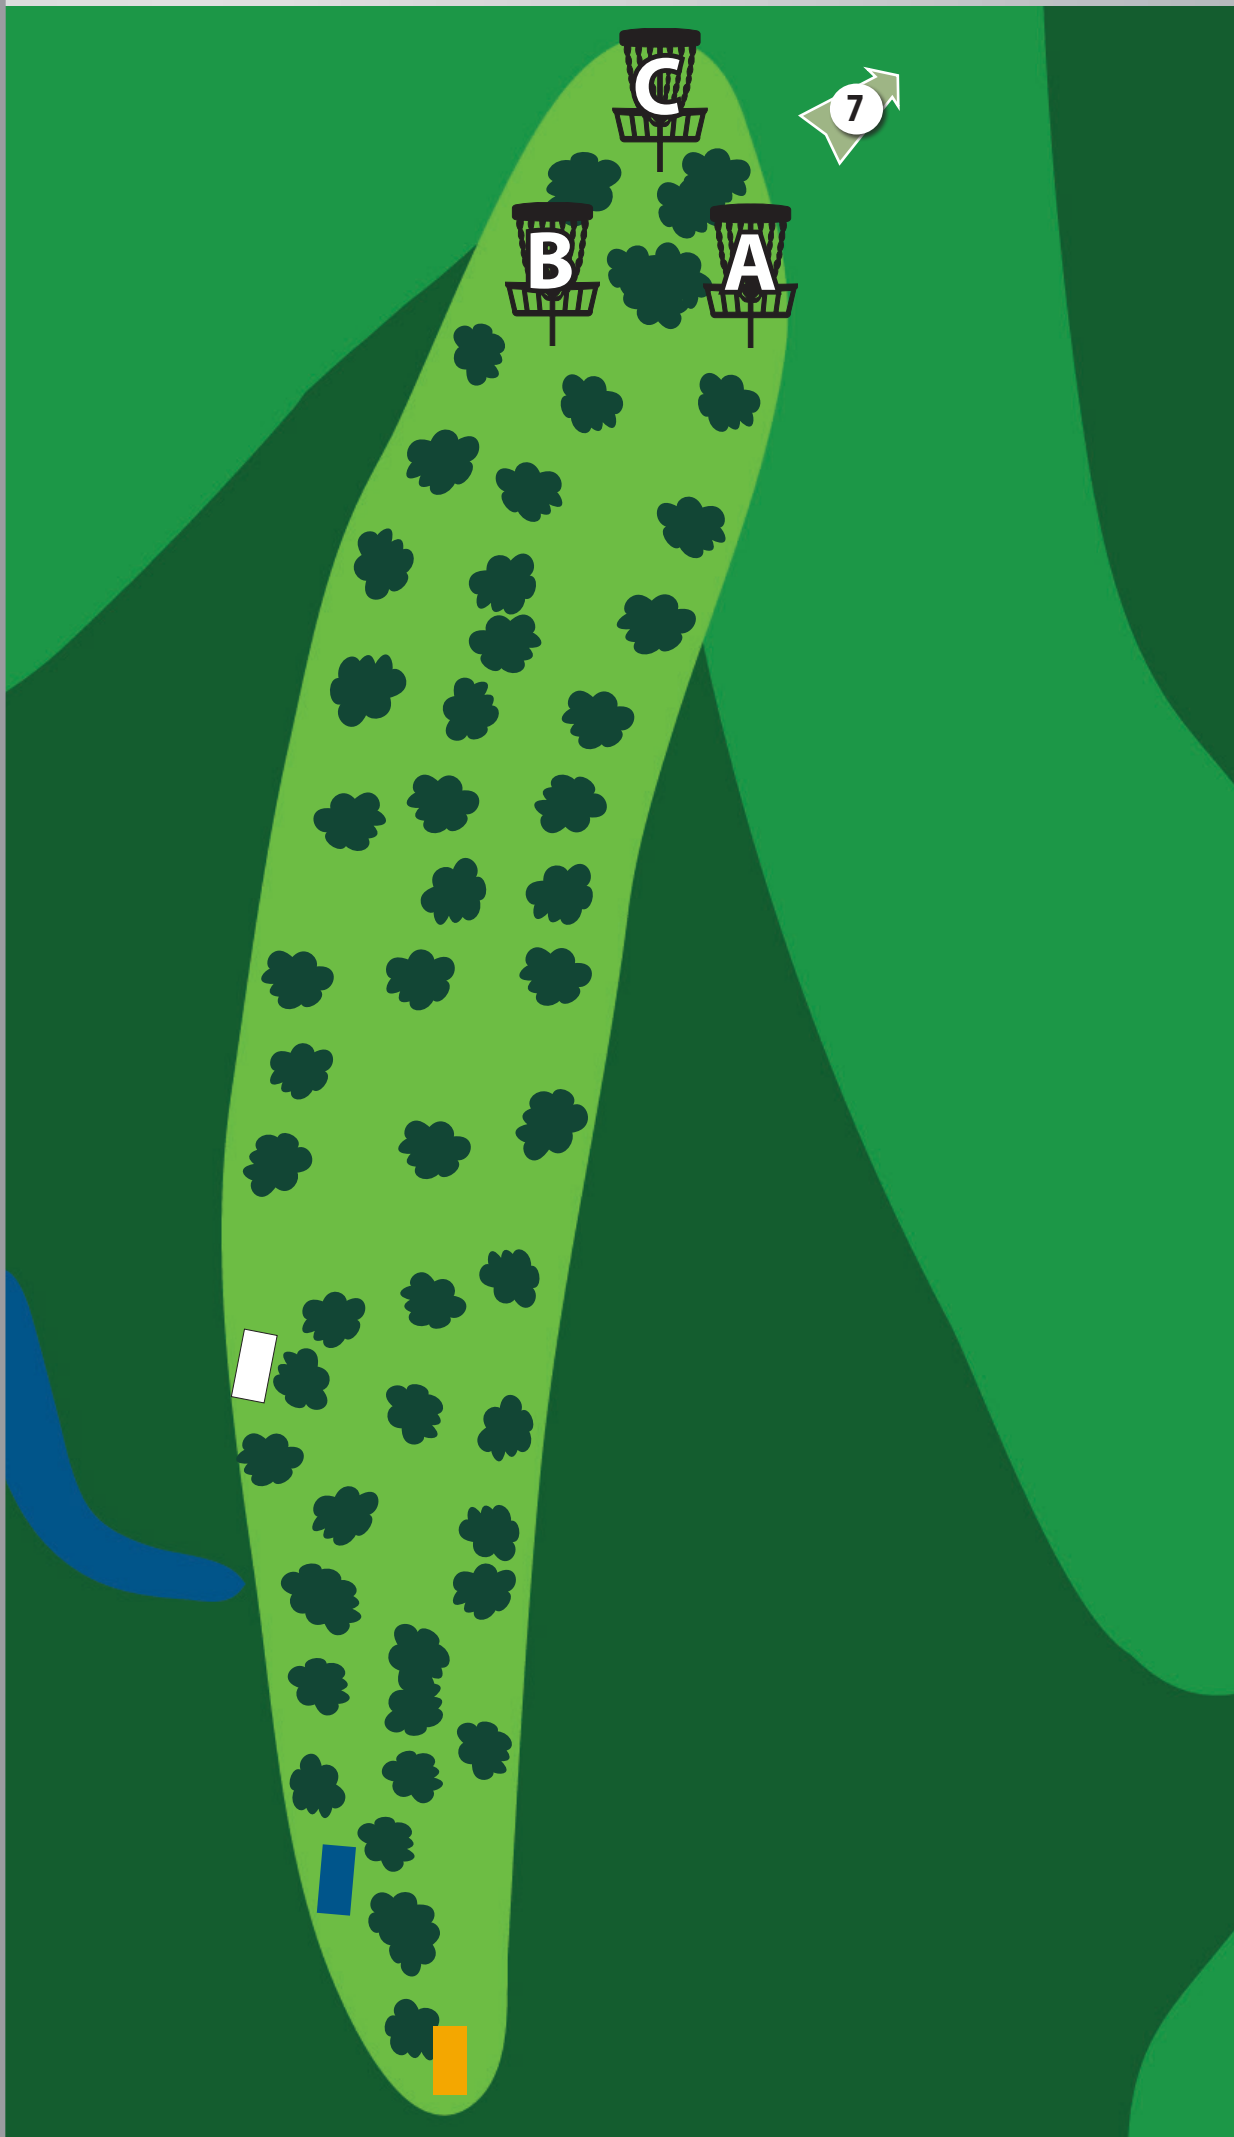

6

NORTH BOUNDARY PARK DISC GOLF COURSE

— 2018 PROJECT OF THE YEAR

PAR 5

GOLD TEE

DISTANCE:

811 ft / 247 m

ELEVATION:

-70 ft / -21 m

DISTANCE:

801 ft / 244 m

ELEVATION:

-76 ft / -23 m

DISTANCE:

871 ft / 265 m

ELEVATION:

-84 ft / -26 m

SCAN THE QR CODE FOR COURSE MAPS
or visit CranberryTownship.org/DiscGolf