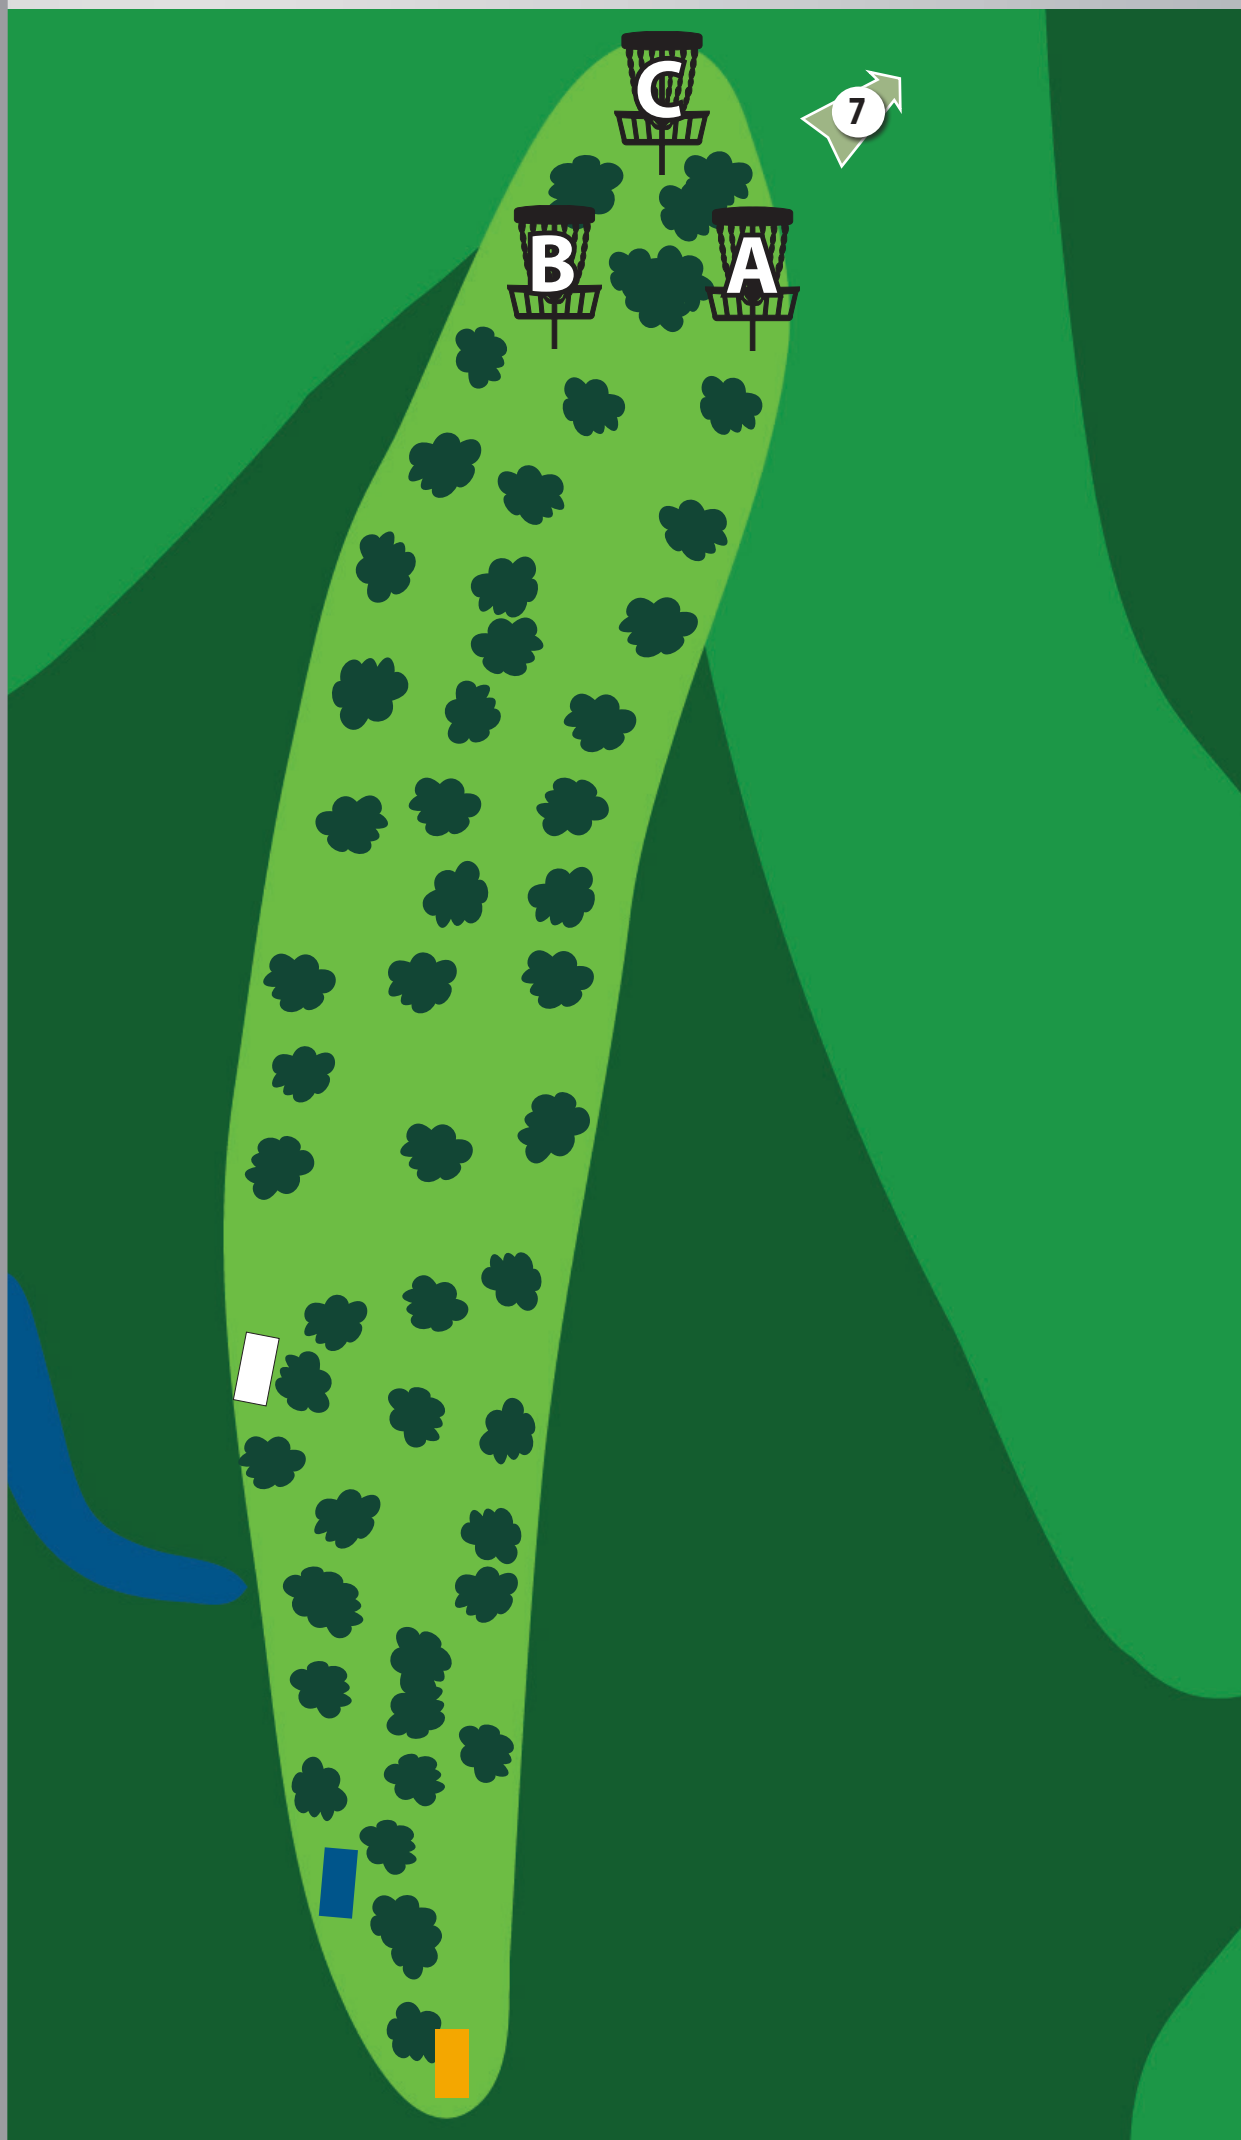

# 6

## NORTH BOUNDARY PARK DISC GOLF COURSE

— 2018 PROJECT OF THE YEAR

## BLUE TEE

*DISTANCE:*

**729 ft / 222 m**

*ELEVATION:*

**-52 ft / -16 m**

*DISTANCE:*

**719 ft / 219 m**

*ELEVATION:*

**-58 ft / -18 m**

*DISTANCE:*

**789 ft / 240 m**

*ELEVATION:*

**-66 ft / -20 m**

SCAN THE QR CODE FOR COURSE MAPS  
or visit [CranberryTownship.org/DiscGolf](http://CranberryTownship.org/DiscGolf)