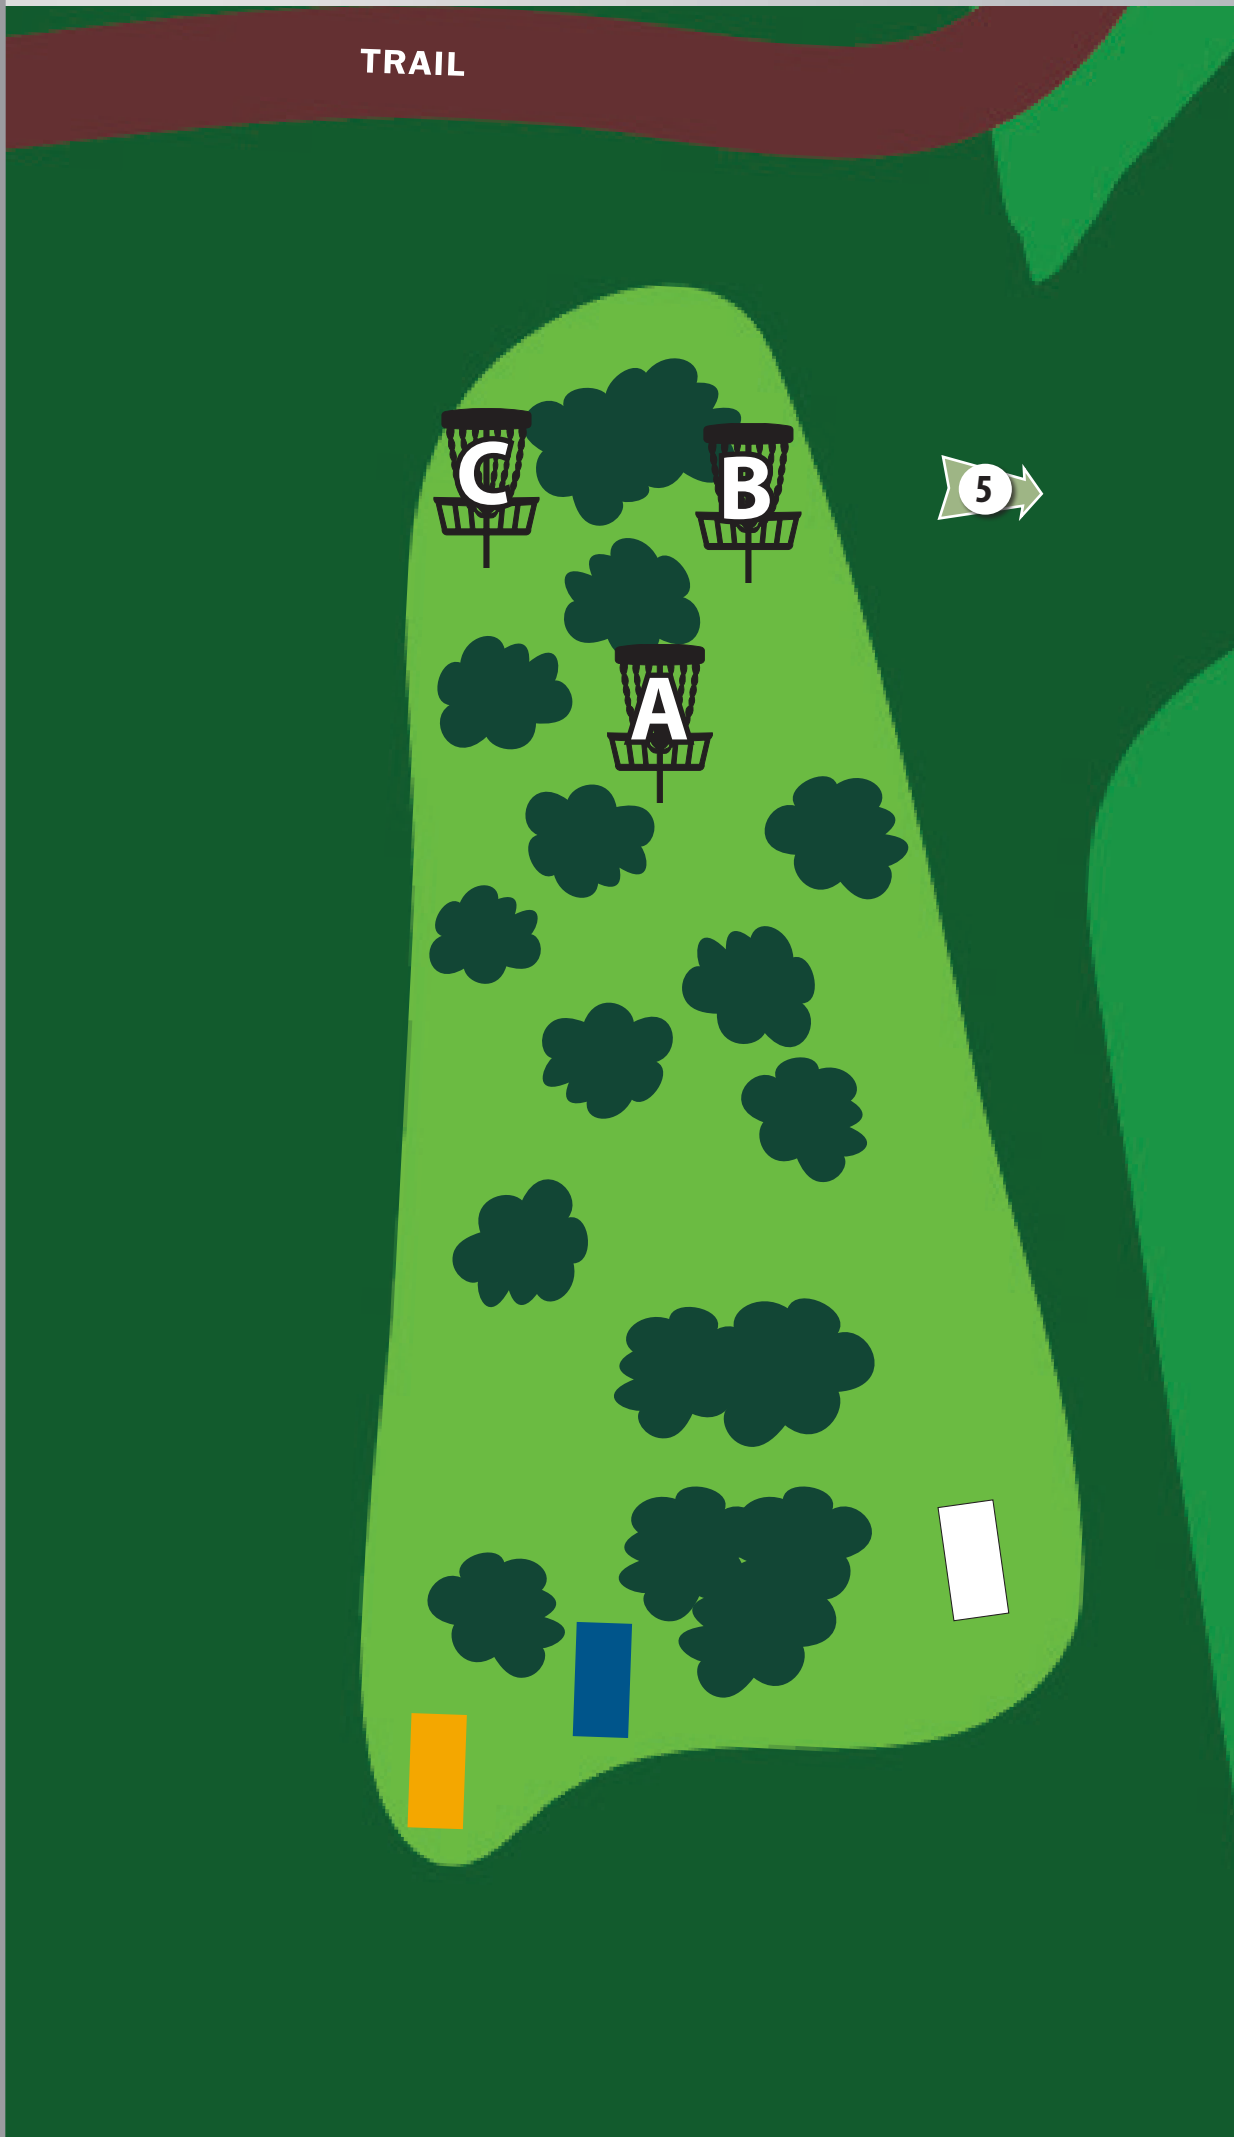

# 4

## NORTH BOUNDARY PARK DISC GOLF COURSE

TRAIL

— 2018 PROJECT OF THE YEAR

## GOLD TEE

DISTANCE:

**223 ft / 68 m**

ELEVATION:

**-54 ft / -16 m**

DISTANCE:

**272 ft / 83 m**

ELEVATION:

**-60 ft / -18 m**

DISTANCE:

**271 ft / 83 m**

ELEVATION:

**-62 ft / -19 m**

SCAN THE QR CODE FOR COURSE MAPS  
or visit [CranberryTownship.org/DiscGolf](http://CranberryTownship.org/DiscGolf)