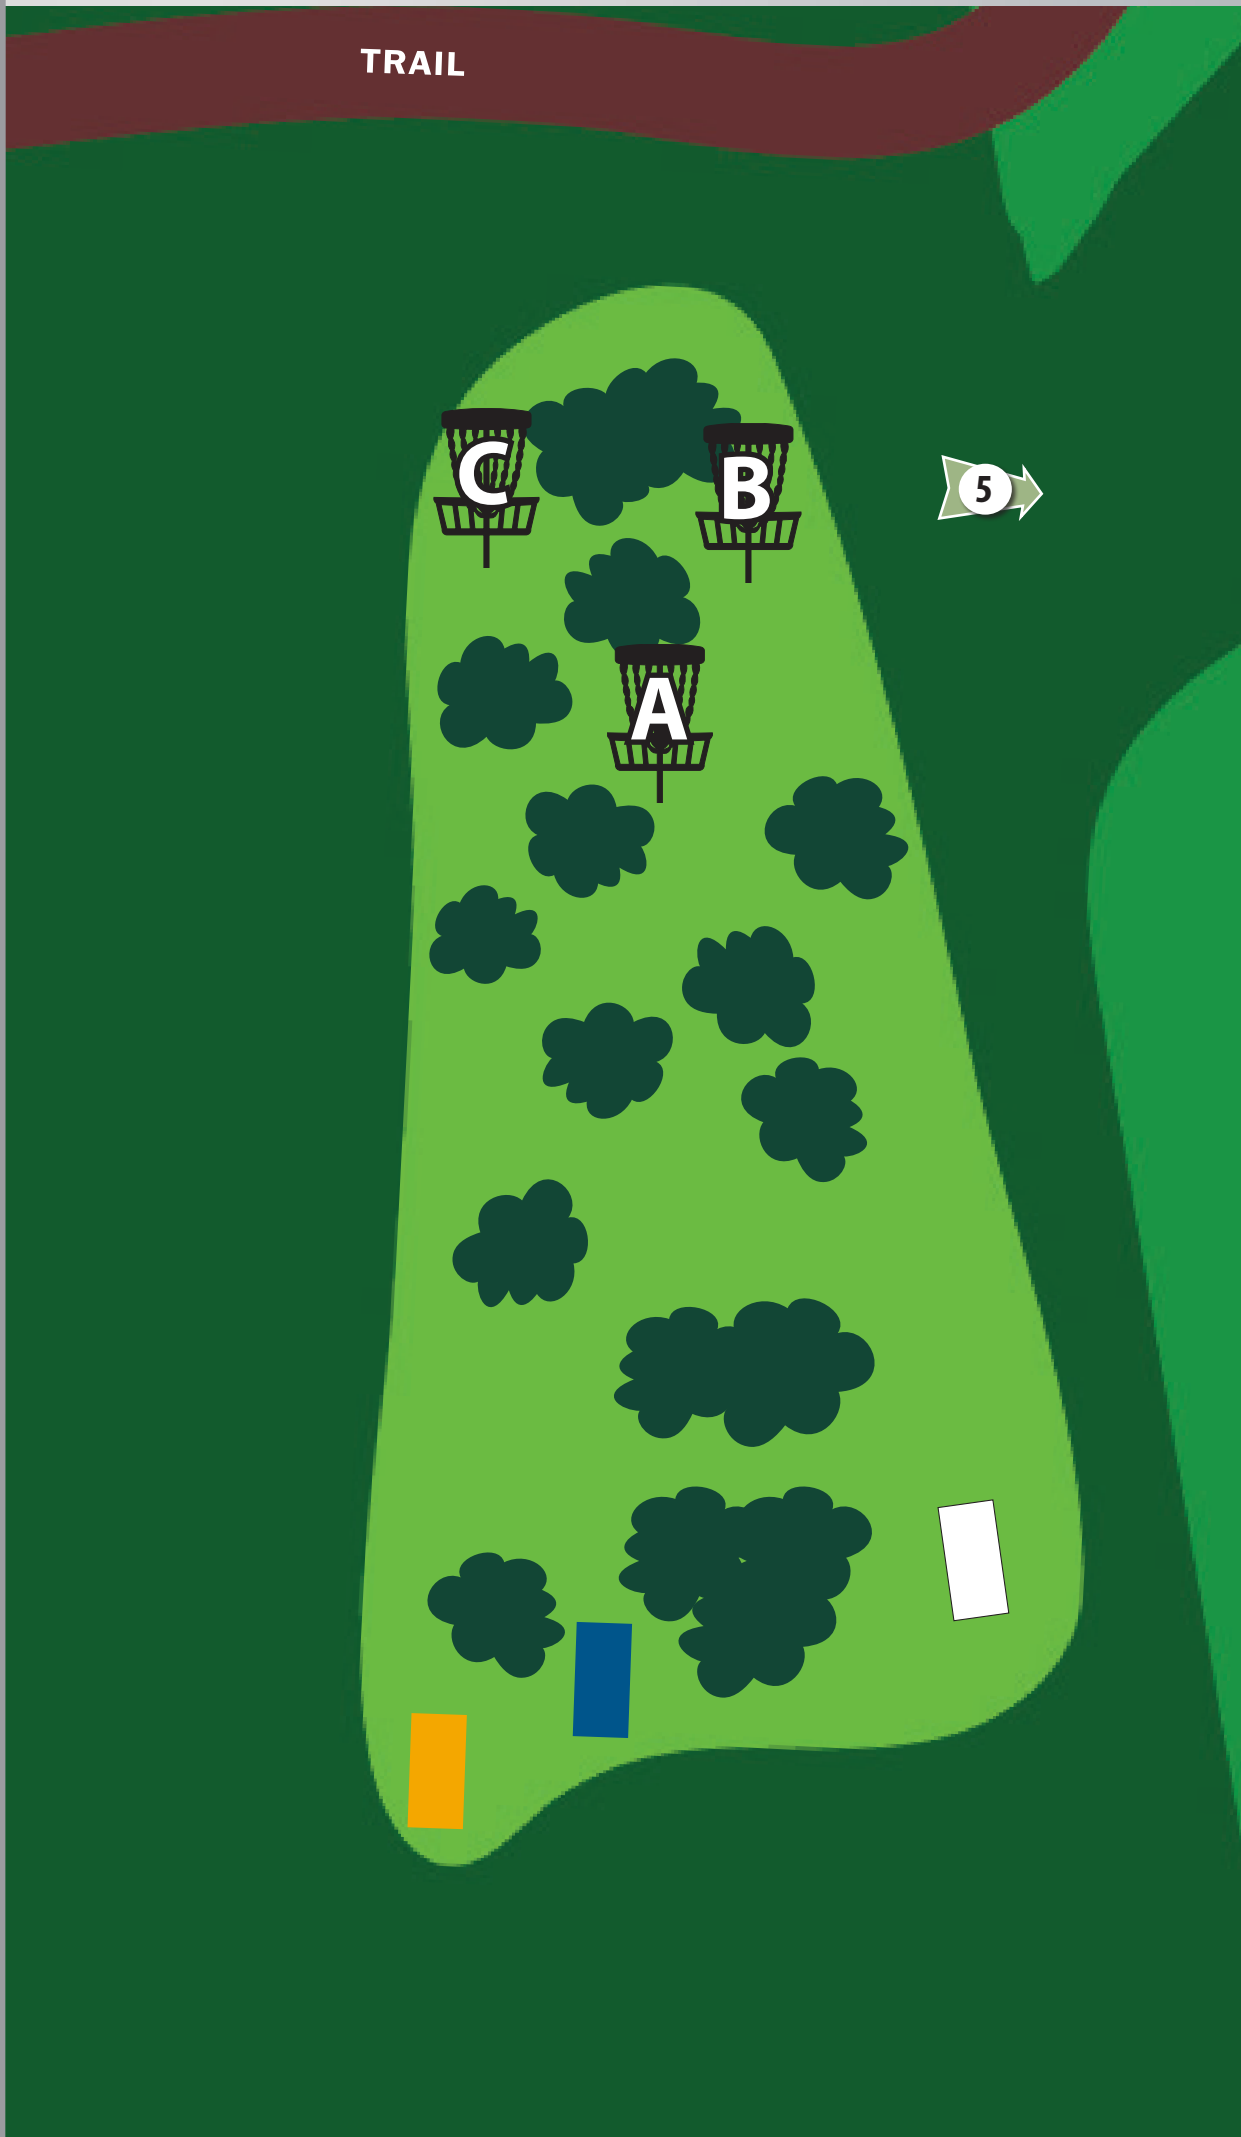

4

NORTH BOUNDARY PARK DISC GOLF COURSE

— 2018 PROJECT OF THE YEAR

PAR 3

WHITE TEE

DISTANCE:

205 ft / 62 m

ELEVATION:

-38 ft / -12 m

DISTANCE:

244 ft / 74 m

ELEVATION:

-44 ft / -13 m

DISTANCE:

269 ft / 82 m

ELEVATION:

-46 ft / -14 m

SCAN THE QR CODE FOR COURSE MAPS
or visit CranberryTownship.org/DiscGolf