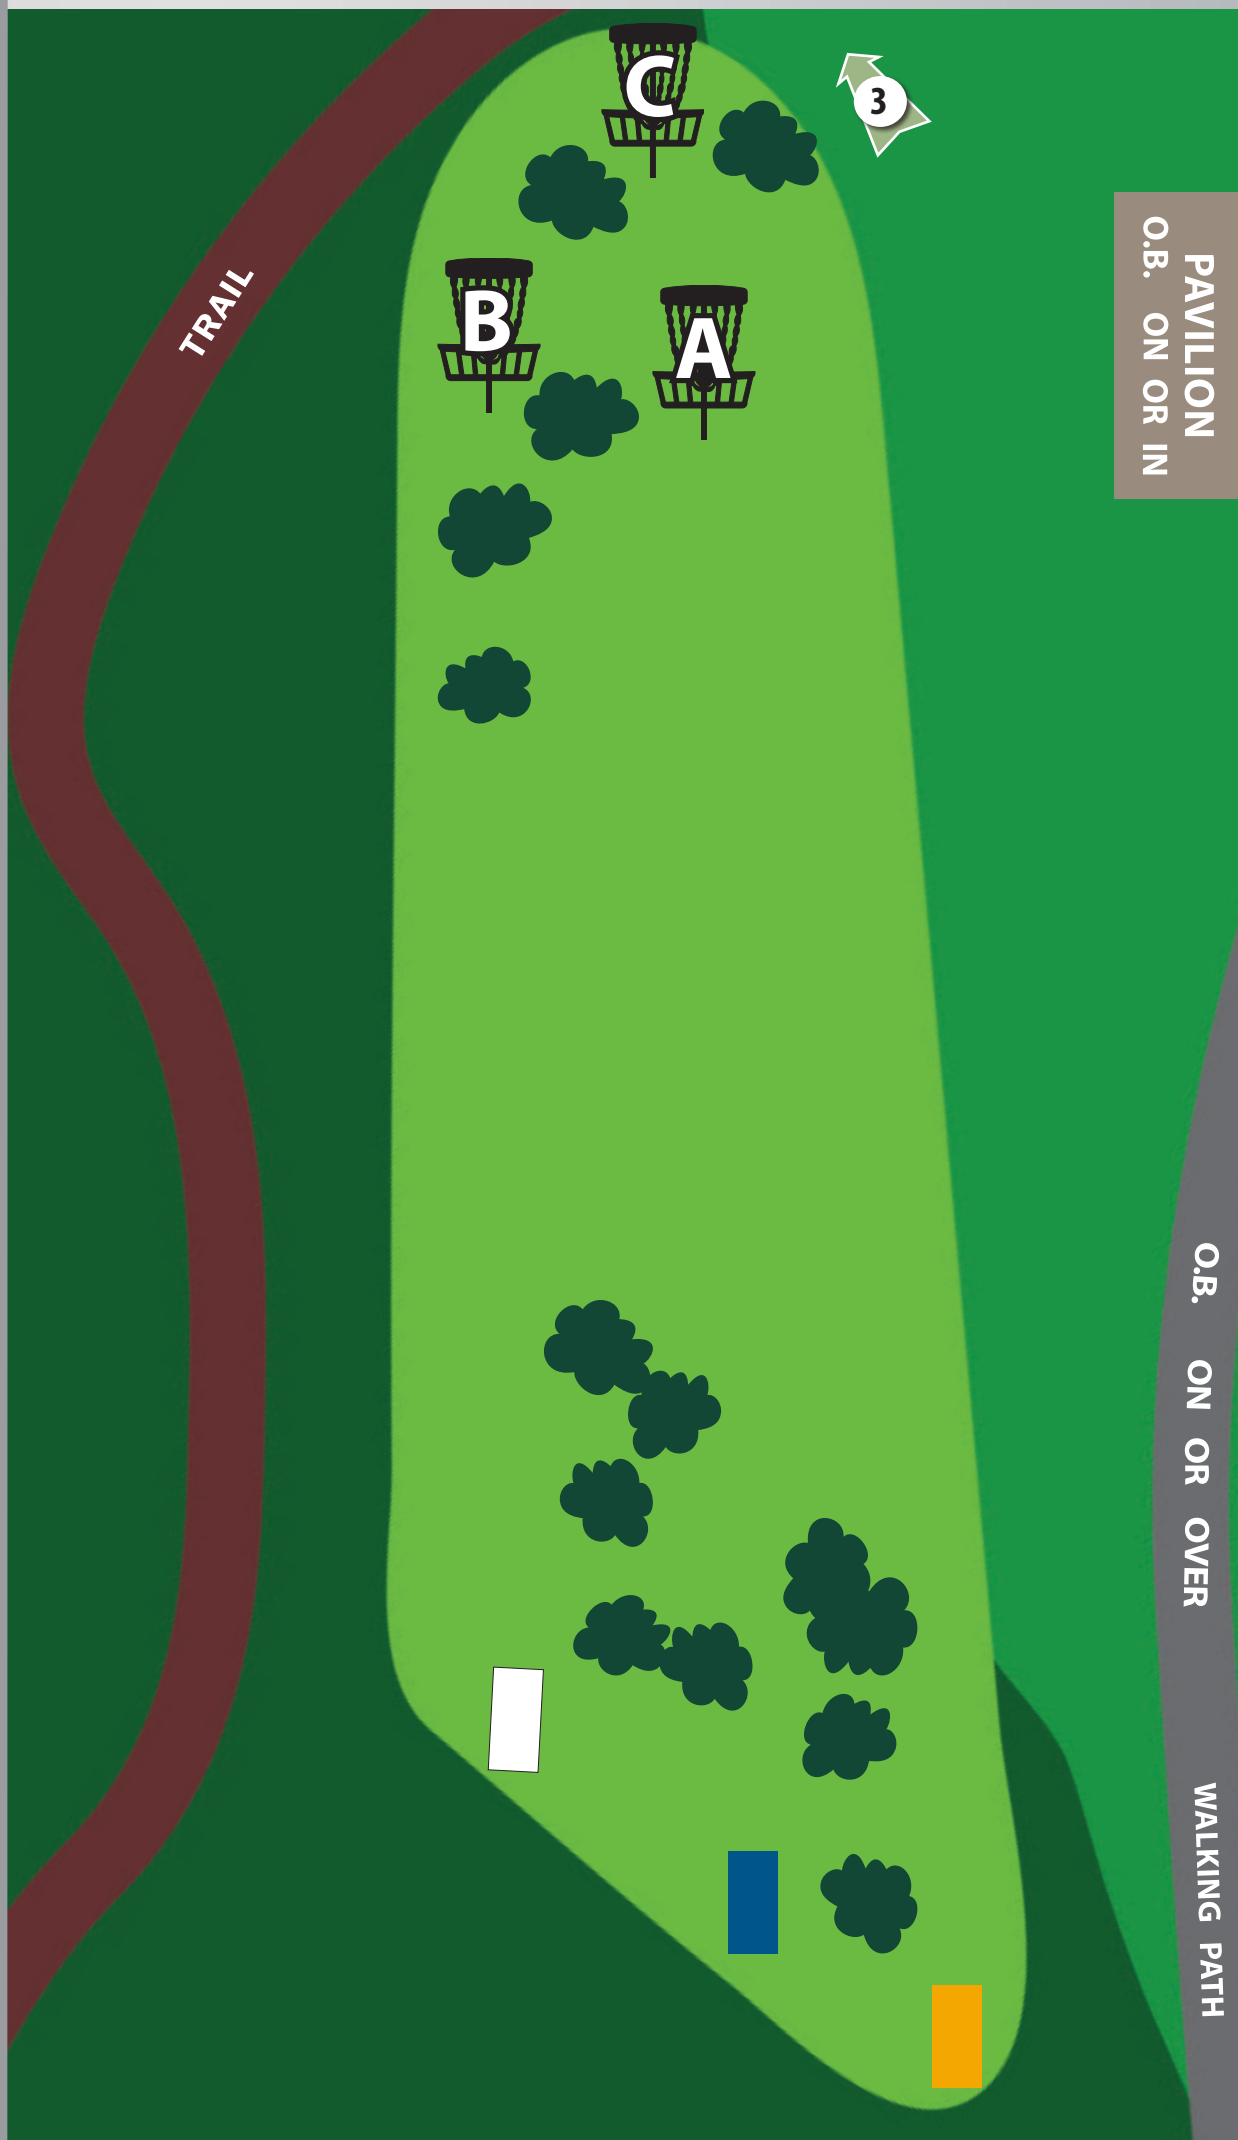

2

NORTH BOUNDARY PARK DISC GOLF COURSE

— 2018 PROJECT OF THE YEAR

PAR 4

PAVILION
O.B. ON OR IN

O.B. ON OR OVER

WALKING PATH

GOLD TEE

DISTANCE:

497 ft / 151 m

ELEVATION:

+1 ft / 0 m

DISTANCE:

513 ft / 156 m

ELEVATION:

+10 ft / +3 m

DISTANCE:

567 ft / 173 m

ELEVATION:

0 ft / 0 m

SCAN THE QR CODE FOR COURSE MAPS
or visit CranberryTownship.org/DiscGolf