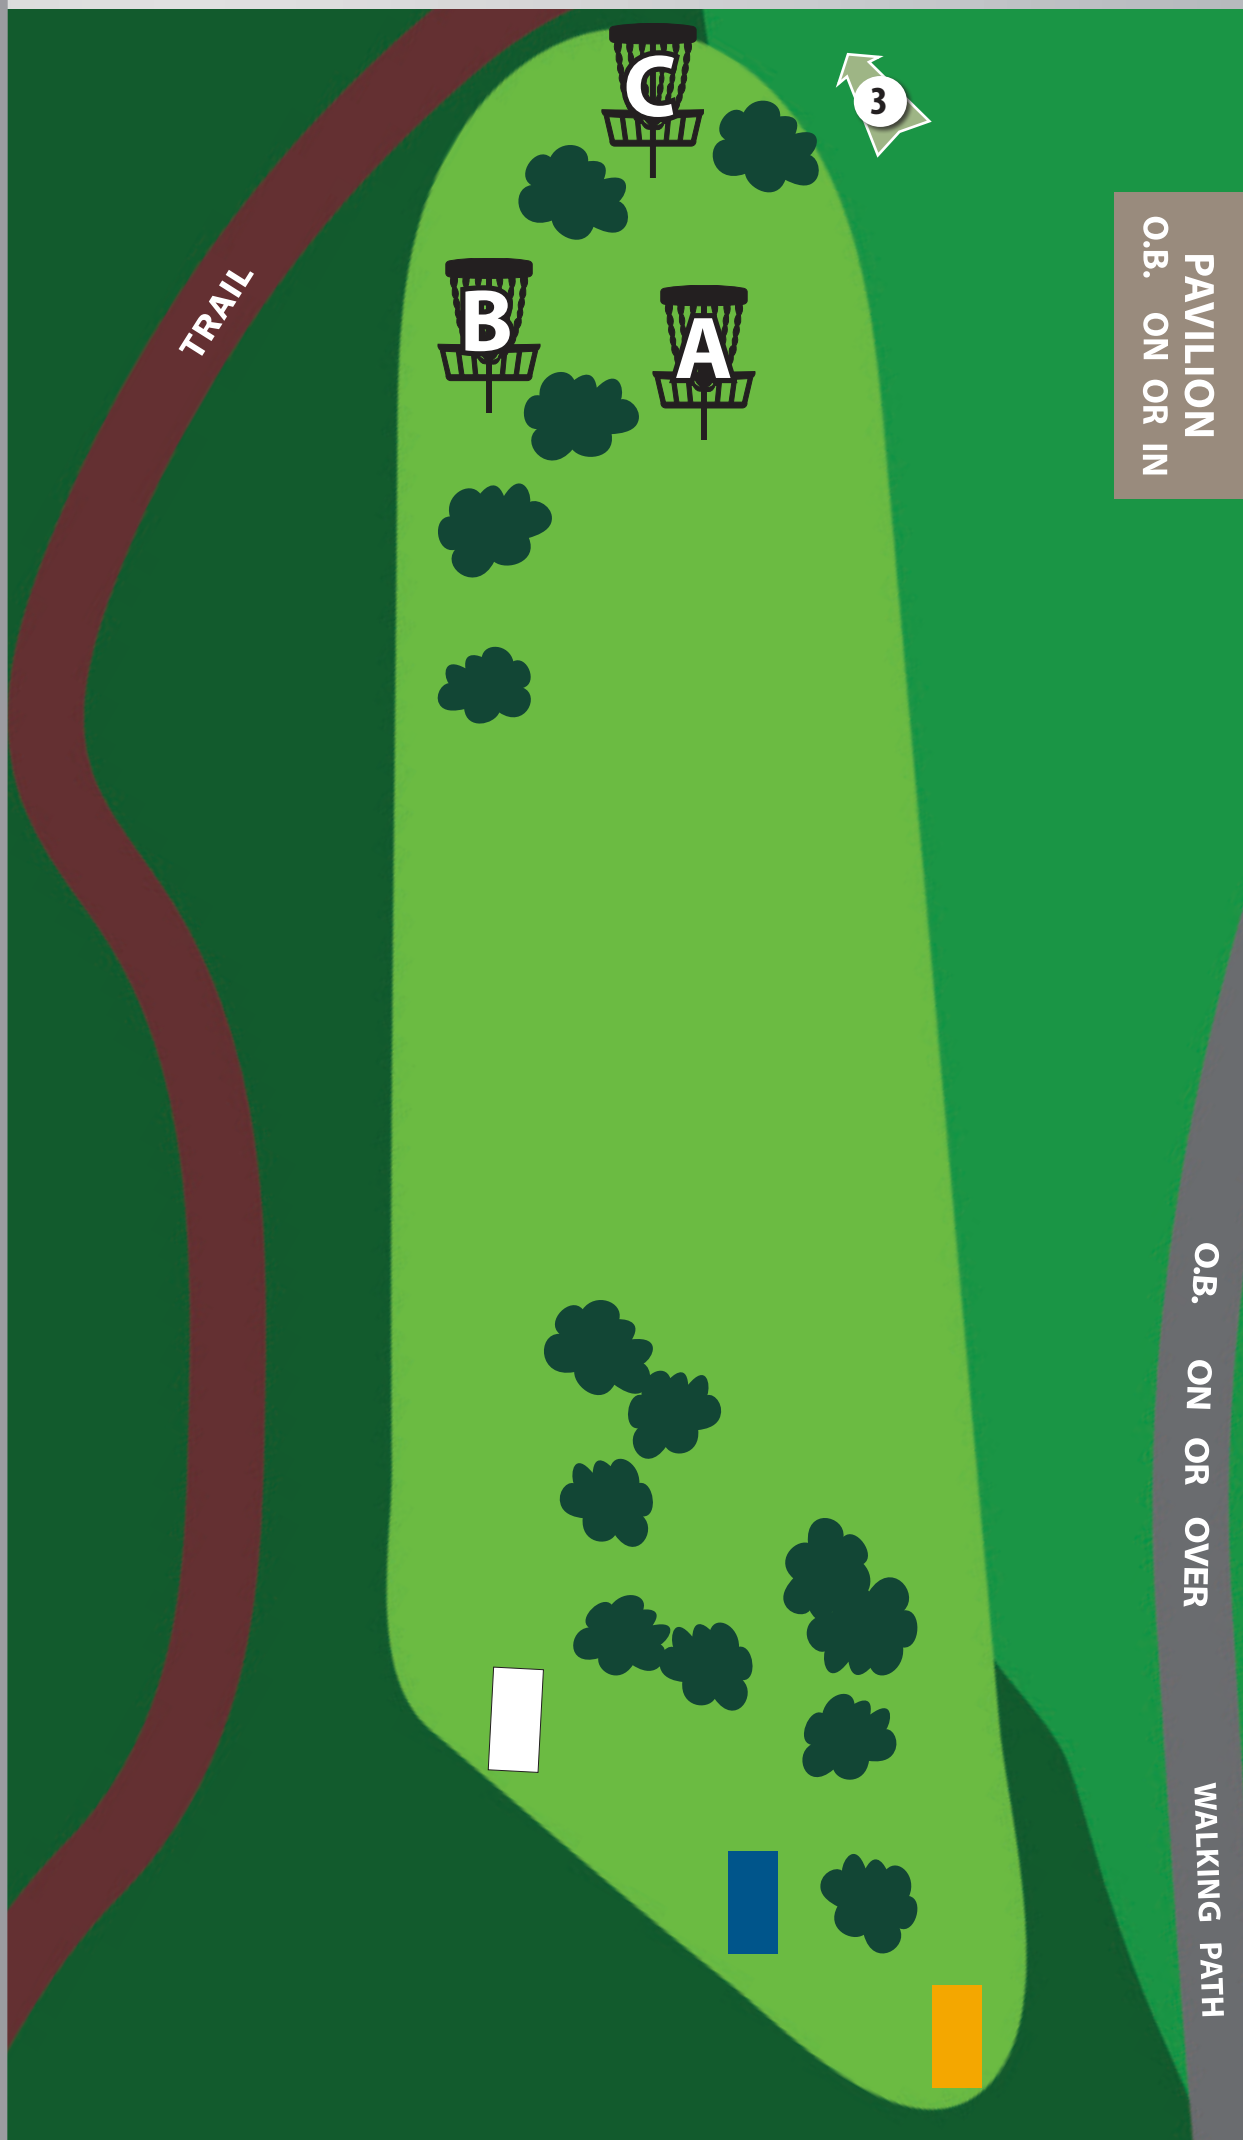

2

NORTH BOUNDARY PARK DISC GOLF COURSE

— 2018 PROJECT OF THE YEAR

PAR 4

PAVILION
O.B. ON OR IN

O.B. ON OR OVER

WALKING PATH

BLUE TEE

DISTANCE:

434 ft / 132 m

ELEVATION:

-14 ft / -4 m

DISTANCE:

445 ft / 136 m

ELEVATION:

-5 ft / -2 m

DISTANCE:

504 ft / 154 m

ELEVATION:

-15 ft / -5 m

SCAN THE QR CODE FOR COURSE MAPS
or visit CranberryTownship.org/DiscGolf