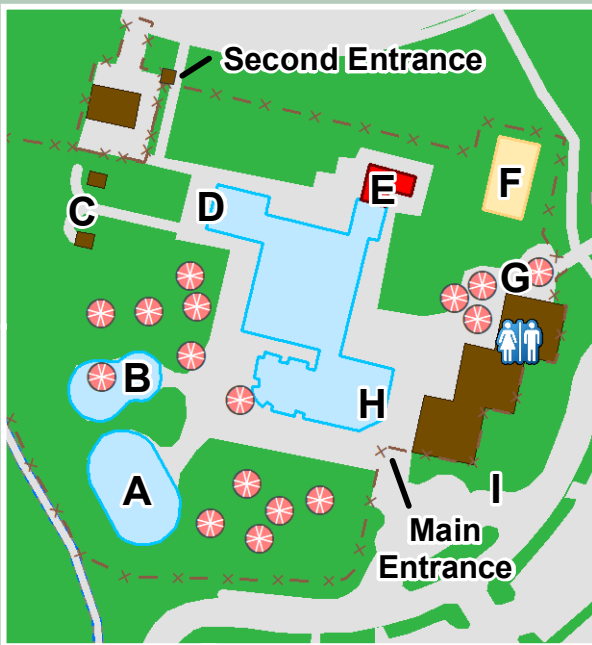

**CRANBERRY**  
• TOWNSHIP •

# North Boundary Park

- A - Spray Pad
  - B - Sand Play Area
  - C - Sun Decks
  - D - Diving Area
  - E - Water Slide
  - F - Volleyball Court
  - G - Concessions
  - H - Zero-Depth Entry
  - I - ATM
- 
- CRANBERRY TOWNSHIP  
**WATERPARK**

### Legend

- Parking
- Restrooms
- NexTier Bank
- Bike/Hiking Trail (1.1mi)

**WiFi**  
Provided by  
**ARMSTRONG**  
ONE WISE INFINITE POSSIBILITY

CRANBERRY TOWNSHIP built for you.