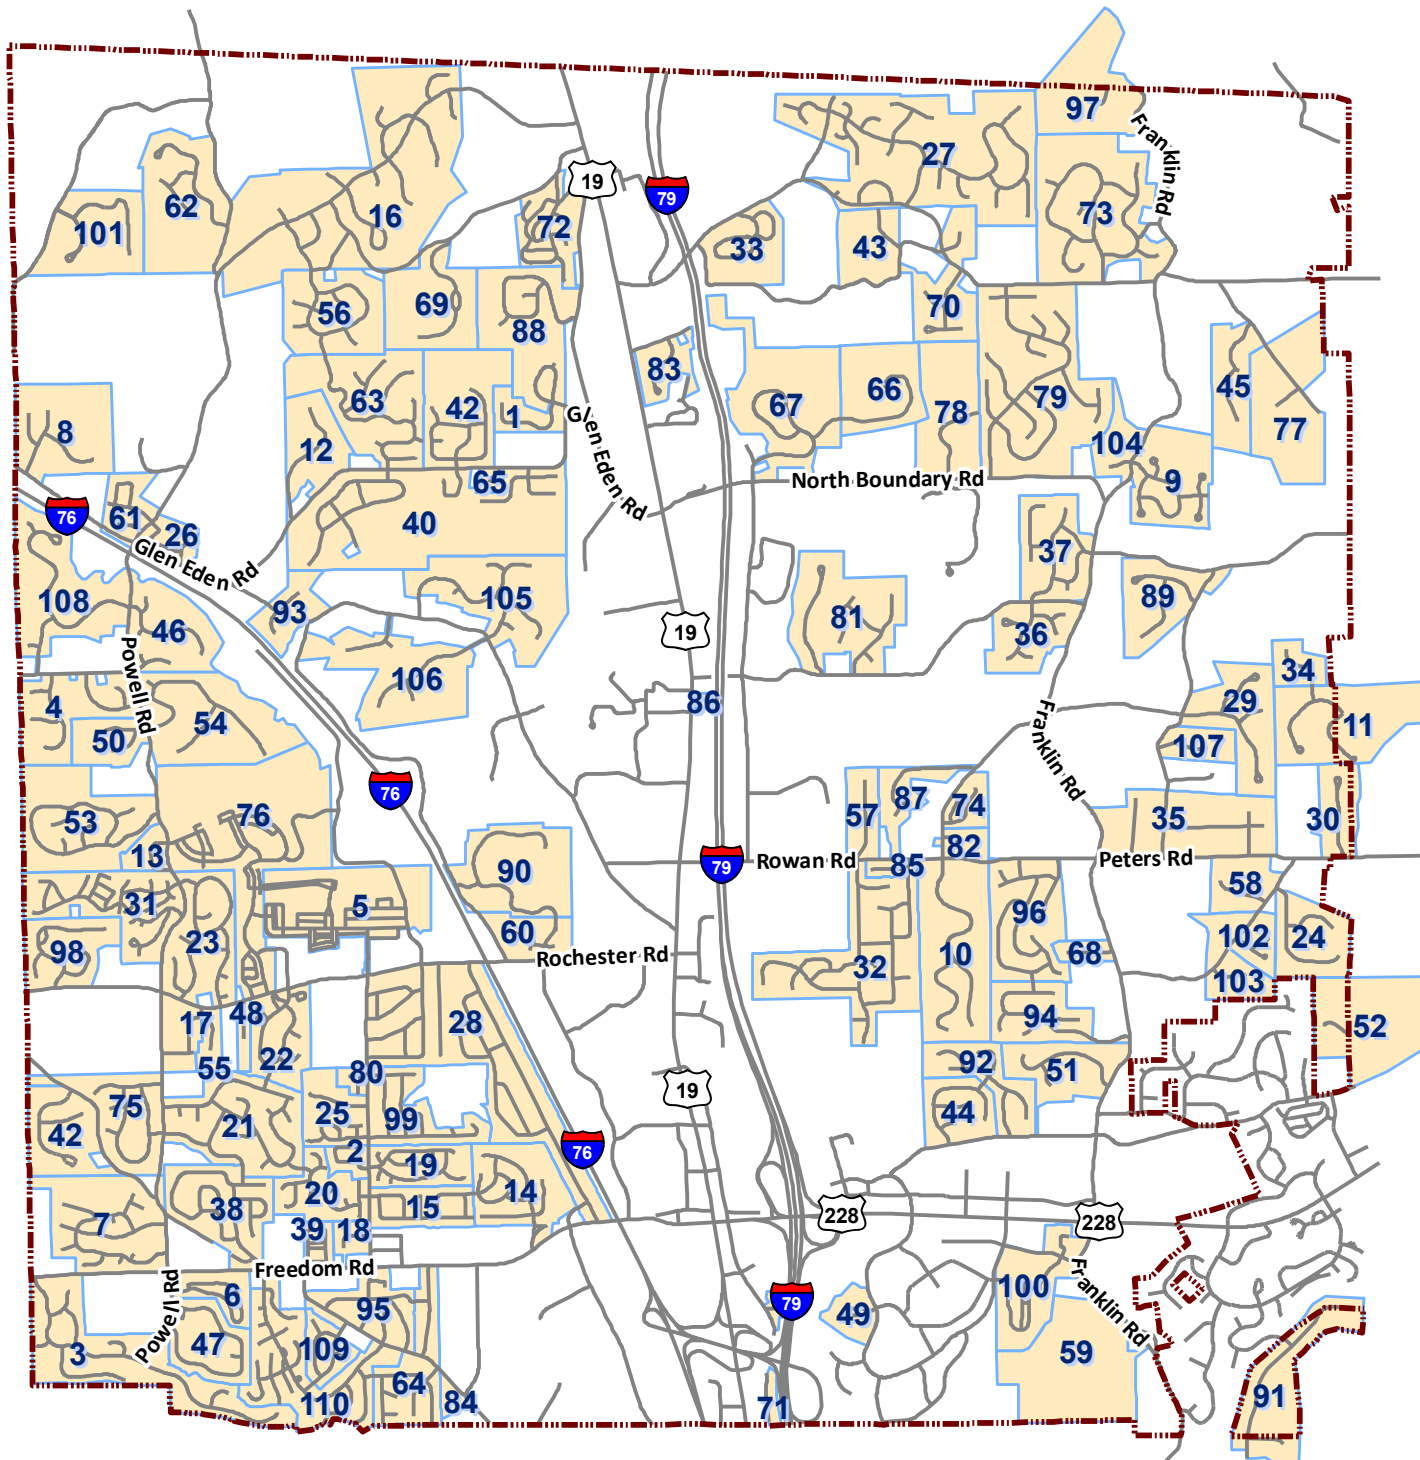

Residential Developments

| # | Name | # | Name |
|----|--------------------------|-----|----------------------------|
| 1 | Antler Ridge | 56 | Kingsbrook |
| 2 | Ashford Manor | 57 | LaGrande Maison |
| 3 | Autumn Hill | 58 | Lakevue |
| 4 | Avery's Field | 59 | Laurel Pointe |
| 5 | Bellevue Park | 60 | Laurelwood |
| 6 | Berkley Manor | 61 | Links at Cranberry, The |
| 7 | Blue Ridge Estates | 62 | Madison Heights |
| 8 | Briar Creek | 63 | Manor Creek Farms |
| 9 | Bristol Creek | 64 | Manorline |
| 10 | Canterbury Heights | 65 | Maples |
| 11 | Carriage Manor | 66 | Marshall Heights |
| 12 | Cedarbrook | 67 | Marshall Woods |
| 13 | Chatham Commons | 68 | Mashuda Plan |
| 14 | Clearbrook | 69 | Meadowcroft |
| 15 | Cranberry Estates | 70 | Mystic Ridge |
| 16 | Cranberry Heights | 71 | Norberry |
| 17 | Cranberry Manor | 72 | Oak Springs |
| 18 | Cranberry Pointe | 73 | Oakview Estates |
| 19 | Cranberry Village | 74 | Old Towne |
| 20 | Cranberry West | 75 | Orchard Park |
| 21 | Creekwood | 76 | Park Place |
| 22 | Creekwood Commons | 77 | Partridge Glen |
| 23 | Crossings | 78 | Pinebrook Manor |
| 24 | Crystal Springs | 79 | Pinehurst |
| 25 | Deer Run | 80 | Pineridge |
| 26 | Eden Square Apartments | 81 | Preserve, The |
| 27 | Ehrman Farms | 82 | Redmond Place |
| 28 | Fernway | 83 | Reserve at Eagle Hill, The |
| 29 | Forest Edge | 84 | Rolling Rd Reg Apts |
| 30 | Forest Knoll | 85 | Rowan Manor |
| 31 | Forest Park | 86 | Rt. 19 Traller Park |
| 32 | Fox Run | 87 | Scenic Ridge |
| 33 | Foxmoor | 88 | Settlers Grove |
| 34 | Foxwood Estates | 89 | Shadow Creek |
| 35 | Franklin Acres | 90 | Sherwood Oaks |
| 36 | Franklin Crossing | 91 | Southridge Estates |
| 37 | Franklin Ridge | 92 | Spring Meadows |
| 38 | Freedom Woods | 93 | Springfield Manor |
| 39 | Georgetown Square | 94 | St. Leonards Woods |
| 40 | Glen Eden | 95 | Sun Valley |
| 41 | Glen at Woodside, The | 96 | Timberline |
| 42 | Glenbrook Manor | 97 | Timberview |
| 43 | Grace Estates | 98 | Traditions of America |
| 44 | Grandshire | 99 | Valleybrook |
| 45 | Greenbriar | 100 | Village at Cranberry Woods |
| 46 | Greenfield Estates | 101 | Wakefield Estates |
| 47 | Hampshire Woods | 102 | Walden Pond |
| 48 | Hannibal Estates | 103 | Walden Pond Phase 3 |
| 49 | Haven at Cranberry Woods | 104 | Washington Farms |
| 50 | Havenwood | 105 | Winchester Farms |
| 51 | Hazelwood Farms | 106 | Winchester Lakes |
| 52 | Hidden Oaks | 107 | Windwood Heights |
| 53 | Highland Village | 108 | Woodbine Estates |
| 54 | Hunters Creek | 109 | Woodland Estates |
| 55 | Kimberwicke | 110 | Woodlands |